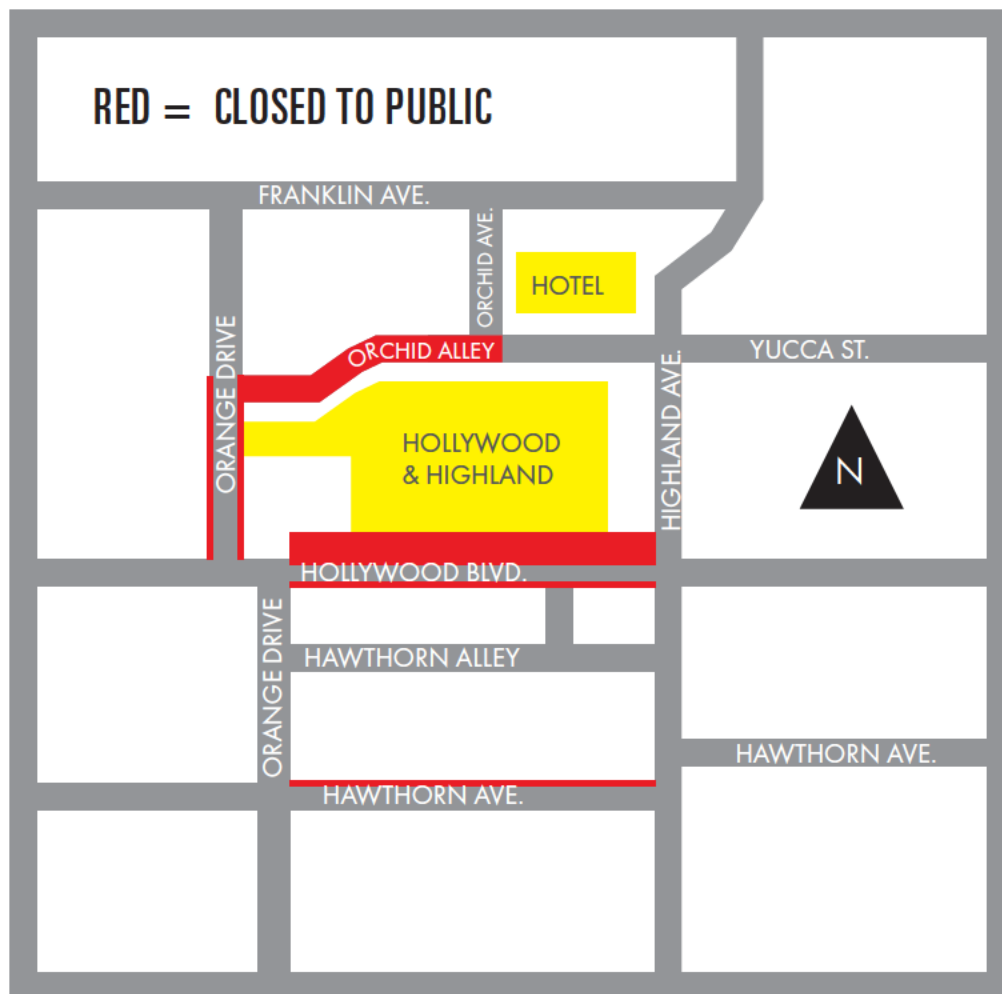

OSCARS.

2020 STREET AND
SIDEWALK CLOSURES

12 DAYS PRIOR TO SHOW (TUESDAY, JANUARY 28, 2020):

1. Close all lanes of Hollywood Boulevard from Orange Drive to Highland Avenue from 8:00 PM to 6:00 AM Wednesday, January 29, 2020.

OSCARS.

2020 STREET AND
SIDEWALK CLOSURES

11 DAYS PRIOR TO SHOW (WEDNESDAY, JANUARY 29, 2020):

1. Close north curb lane of Hawthorn Avenue from Highland Avenue to Orange Drive from 10:00 PM to 6:00 AM Wednesday, February 12, 2020. MTA to re-route bus traffic.

OSCAR[®]S.

2020 STREET AND
SIDEWALK CLOSURES

7 DAYS PRIOR TO SHOW (SUNDAY, FEBRUARY 2, 2020):

1. Close south sidewalk of Hollywood Boulevard from Orange Drive to Highland Avenue from 3:00 AM to 6:00 AM Wednesday, February 12, 2020, except 8-foot pedestrian access.
2. Close all lanes of Hollywood Boulevard (with 20-ft. Fire Lane) from the southeast corner of Orange Drive to Highland Avenue from 3:00 AM to 6:00 AM Wednesday, February 12, 2020.
3. Close north sidewalk of Hollywood Boulevard in front of the Dolby Theatre portal from 10:00 AM to 6:00 AM Wednesday, February 12, 2020. This is a complete sidewalk closure in front of the entrance to Awards Walk. Pedestrian traffic re-routed and emergency access available.
4. Close balance of north sidewalk of Hollywood Boulevard from Highland Avenue to Orange Drive allowing 8-foot pedestrian access from 10:00 AM to 6:00 AM Wednesday, February 12, 2020.
5. Close the pedestrian crosswalk, mid-block on Hollywood Boulevard between Orange Drive and Highland Avenue, from 3:00 AM to 6:00 AM on Wednesday, February 12, 2020.
6. Close south curb lane of Hawthorn Avenue from Highland Avenue to Orange Drive from 6:00 AM to 6:00 AM Wednesday, February 12, 2020. MTA to re-route bus traffic.
7. Close Hawthorn Alley behind El Capitan Theatre from 300 feet east of Orange Drive east to the "T" alley from 6:00 AM. to 6:00 AM on Wednesday, February 12, 2020. The remainder of Hawthorn Alley to remain open from the "T" east to Highland Avenue.