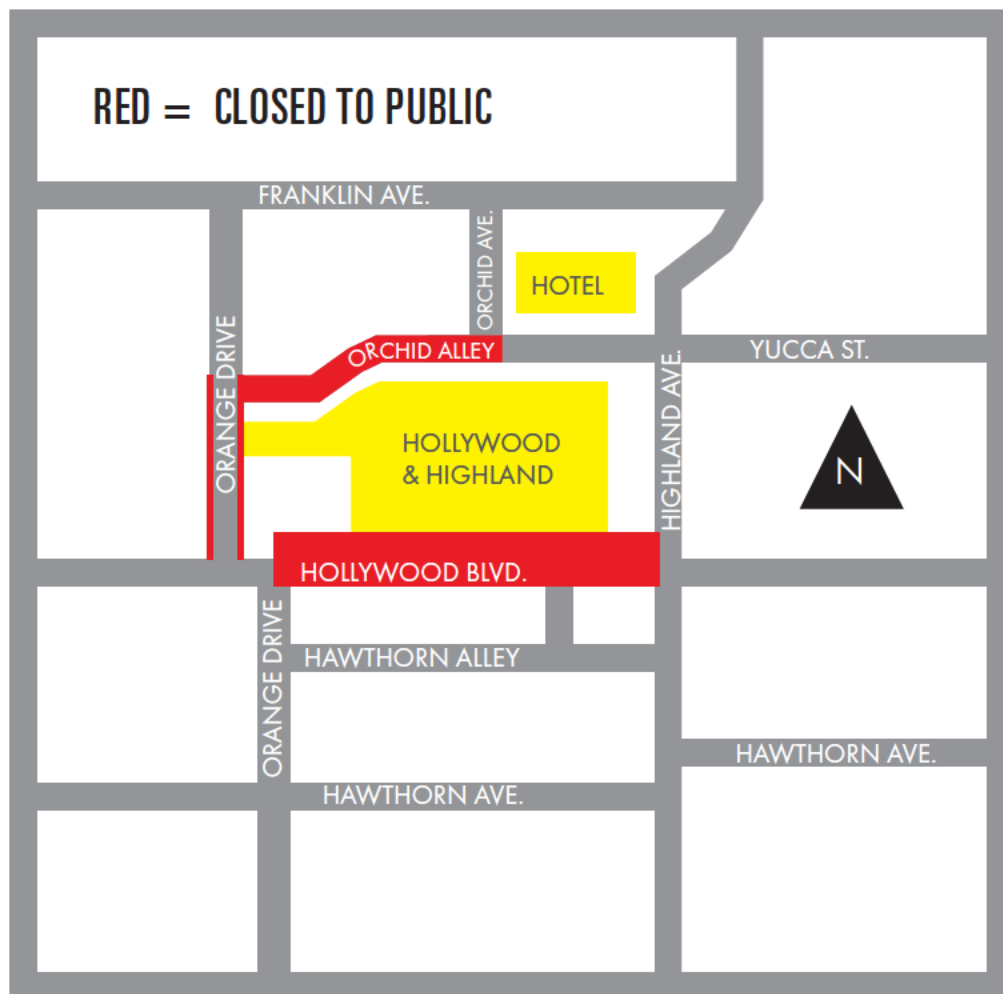

1. Close north curb lane of Hollywood Boulevard from Highland Avenue to south east corner of Orange Drive from 6:00 AM to 6:00 PM Wednesday, February 12, 2020. (Except MTA buses until Sunday, February 2, 2020).
2. Close north sidewalk of Hollywood Boulevard from Highland Avenue to 230 feet east of Orange Drive allowing 8-foot pedestrian access from 6:00 AM to 6:00 AM Wednesday, February 12, 2020.
3. Close east and west curb lanes on Orange Drive from Hollywood Boulevard to Orchid Alley from 6:00 AM to 6:00 PM Tuesday, February 11, 2020.

OSCARS.

2020 STREET AND
SIDEWALK CLOSURES

12 DAYS PRIOR TO SHOW (TUESDAY, JANUARY 28, 2020):

1. Close all lanes of Hollywood Boulevard from Orange Drive to Highland Avenue from 8:00 PM to 6:00 AM Wednesday, January 29, 2020.

DAY OF SHOW (SUNDAY, FEBRUARY 9 – MONDAY, FEBRUARY 10, 2020):

12:01am February 9 – 6am February 10, close:

1. Remainder of Hawthorn Alley from Orange Drive to Highland Avenue.
2. Orange Drive from Hollywood Boulevard to Lanewood Avenue.
3. North sidewalk of Hollywood Boulevard from Highland Avenue to 300 feet east of Highland Avenue. No pedestrian access.
4. South sidewalk of Hollywood Boulevard from Highland Avenue to 300 feet east of Highland Avenue, 8-foot pedestrian access.
5. South sidewalk of Hollywood Boulevard directly in front of the north-south Hawthorn Alley. No pedestrian access to cross alley.
6. East sidewalk and curb lane of Highland Avenue from Yucca Street to Sunset Blvd. 8-foot pedestrian access (south of Hollywood Blvd only).
7. Extend closure of west sidewalk of Highland Avenue from Hollywood Blvd to Sunset Blvd.
8. West curb of Highland Avenue from Johnny Grant Way to Hollywood Blvd UNTIL 9:00 AM (extended to 9am to accommodate Live w Kelly & Ryan show).