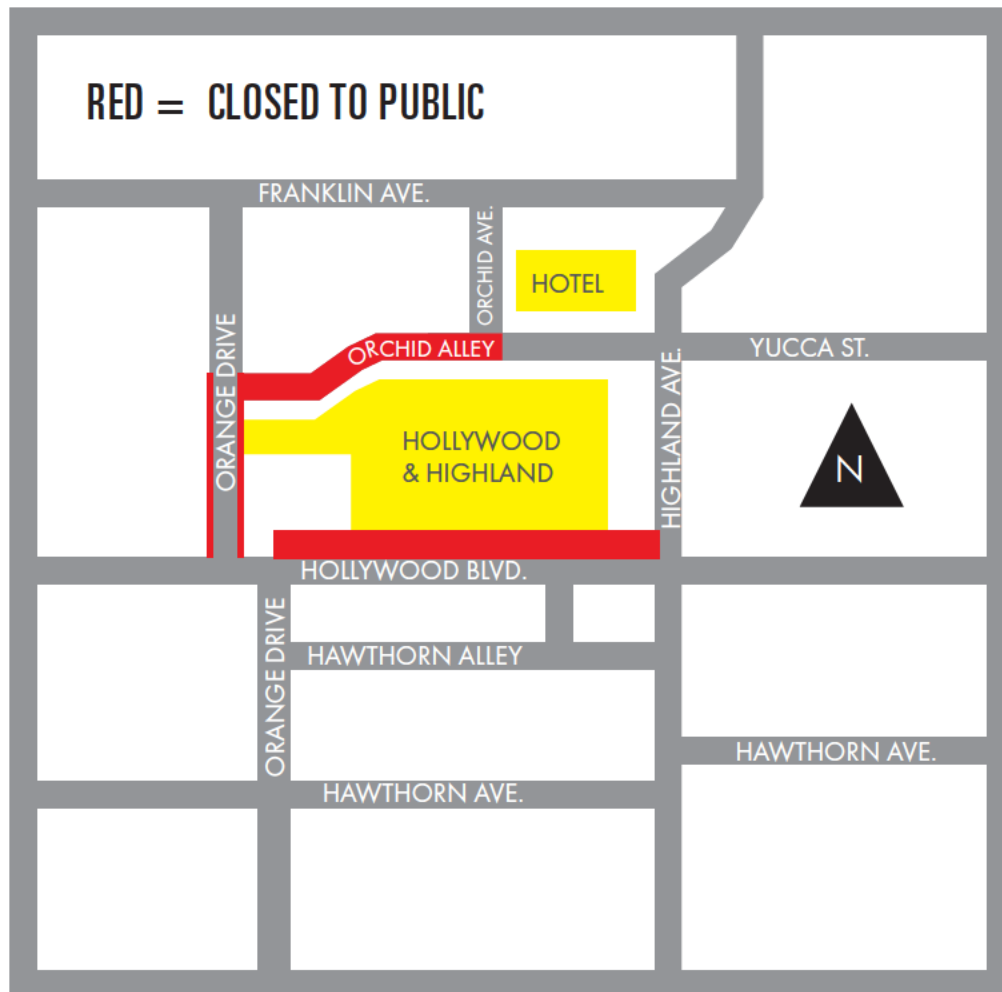

21 DAYS PRIOR TO SHOW (SUNDAY, JANUARY 19, 2020):

1. Close Orchid Alley from Orange Drive to Orchid Ave from 8:00 AM to 8:00 AM on Saturday, February 15, 2020, except for emergency vehicles.

14 DAYS PRIOR TO SHOW (SUNDAY, JANUARY 26, 2020):

OSCARS.

2020 STREET AND
SIDEWALK CLOSURES

12 DAYS PRIOR TO SHOW (TUESDAY, JANUARY 28, 2020):

1. Close all lanes of Hollywood Boulevard from Orange Drive to Highland Avenue from 8:00 PM to 6:00 AM Wednesday, January 29, 2020.

6 DAYS PRIOR TO SHOW (MONDAY, FEBRUARY 3, 2020):

1. Close Hawthorn Alley on the east side of the El Capitan Theatre from Hollywood Boulevard south 210 feet to "T" of east/west alley from 10:00 PM to 6:00 AM Wednesday, February 12, 2020.

DAY OF SHOW (SUNDAY, FEBRUARY 9 – MONDAY, FEBRUARY 10, 2020):

12:01am February 9 – 6am February 10, close:

1. Remainder of Hawthorn Alley from Orange Drive to Highland Avenue.
2. Orange Drive from Hollywood Boulevard to Lanewood Avenue.
3. North sidewalk of Hollywood Boulevard from Highland Avenue to 300 feet east of Highland Avenue. No pedestrian access.
4. South sidewalk of Hollywood Boulevard from Highland Avenue to 300 feet east of Highland Avenue, 8-foot pedestrian access.
5. South sidewalk of Hollywood Boulevard directly in front of the north-south Hawthorn Alley. No pedestrian access to cross alley.
6. East sidewalk and curb lane of Highland Avenue from Yucca Street to Sunset Blvd. 8-foot pedestrian access (south of Hollywood Blvd only).
7. Extend closure of west sidewalk of Highland Avenue from Hollywood Blvd to Sunset Blvd.
8. West curb of Highland Avenue from Johnny Grant Way to Hollywood Blvd UNTIL 9:00 AM (extended to 9am to accommodate Live w Kelly & Ryan show).