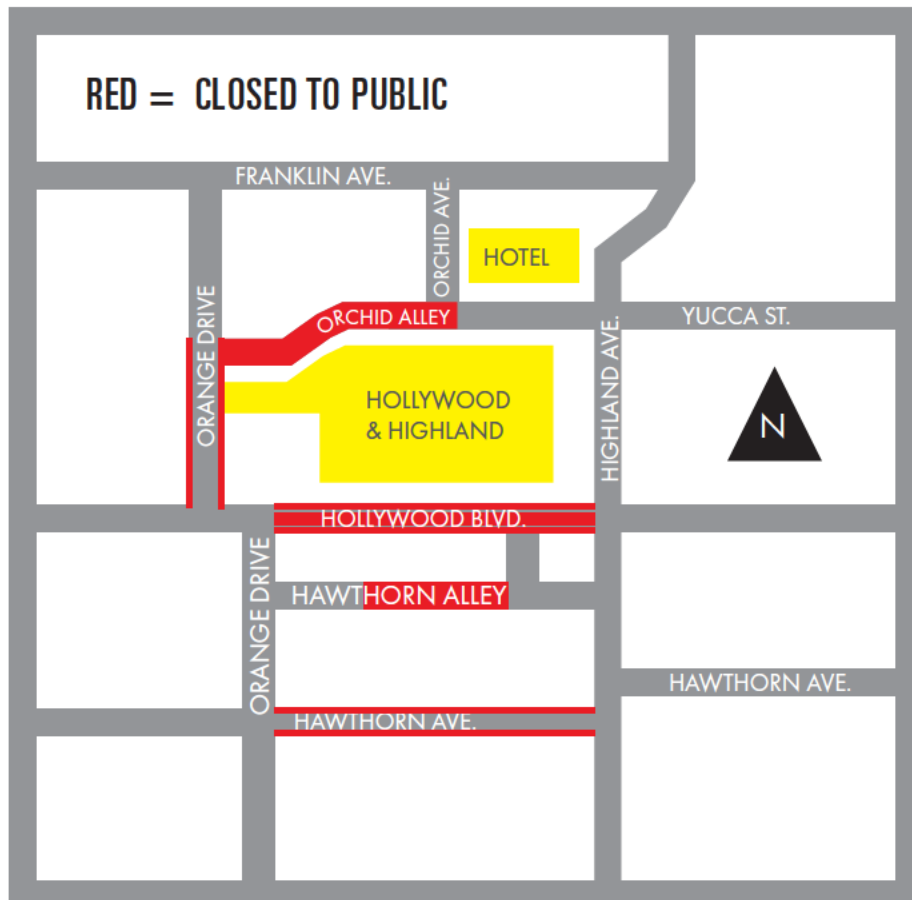

OSCARS.

2020 STREET AND
SIDEWALK CLOSURES

11 DAYS PRIOR TO SHOW (WEDNESDAY, JANUARY 29, 2020):

1. Close north curb lane of Hawthorn Avenue from Highland Avenue to Orange Drive from 10:00 PM to 6:00 AM Wednesday, February 12, 2020. MTA to re-route bus traffic.

OSCAR[®]S.

2020 STREET AND
SIDEWALK CLOSURES

7 DAYS PRIOR TO SHOW (SUNDAY, FEBRUARY 2, 2020):

1. Close south sidewalk of Hollywood Boulevard from Orange Drive to Highland Avenue from 3:00 AM to 6:00 AM Wednesday, February 12, 2020, except 8-foot pedestrian access.
2. Close all lanes of Hollywood Boulevard (with 20-ft. Fire Lane) from the southeast corner of Orange Drive to Highland Avenue from 3:00 AM to 6:00 AM Wednesday, February 12, 2020.
3. Close north sidewalk of Hollywood Boulevard in front of the Dolby Theatre portal from 10:00 AM to 6:00 AM Wednesday, February 12, 2020. This is a complete sidewalk closure in front of the entrance to Awards Walk. Pedestrian traffic re-routed and emergency access available.
4. Close balance of north sidewalk of Hollywood Boulevard from Highland Avenue to Orange Drive allowing 8-foot pedestrian access from 10:00 AM to 6:00 AM Wednesday, February 12, 2020.
5. Close the pedestrian crosswalk, mid-block on Hollywood Boulevard between Orange Drive and Highland Avenue, from 3:00 AM to 6:00 AM on Wednesday, February 12, 2020.
6. Close south curb lane of Hawthorn Avenue from Highland Avenue to Orange Drive from 6:00 AM to 6:00 AM Wednesday, February 12, 2020. MTA to re-route bus traffic.
7. Close Hawthorn Alley behind El Capitan Theatre from 300 feet east of Orange Drive east to the "T" alley from 6:00 AM. to 6:00 AM on Wednesday, February 12, 2020. The remainder of Hawthorn Alley to remain open from the "T" east to Highland Avenue.