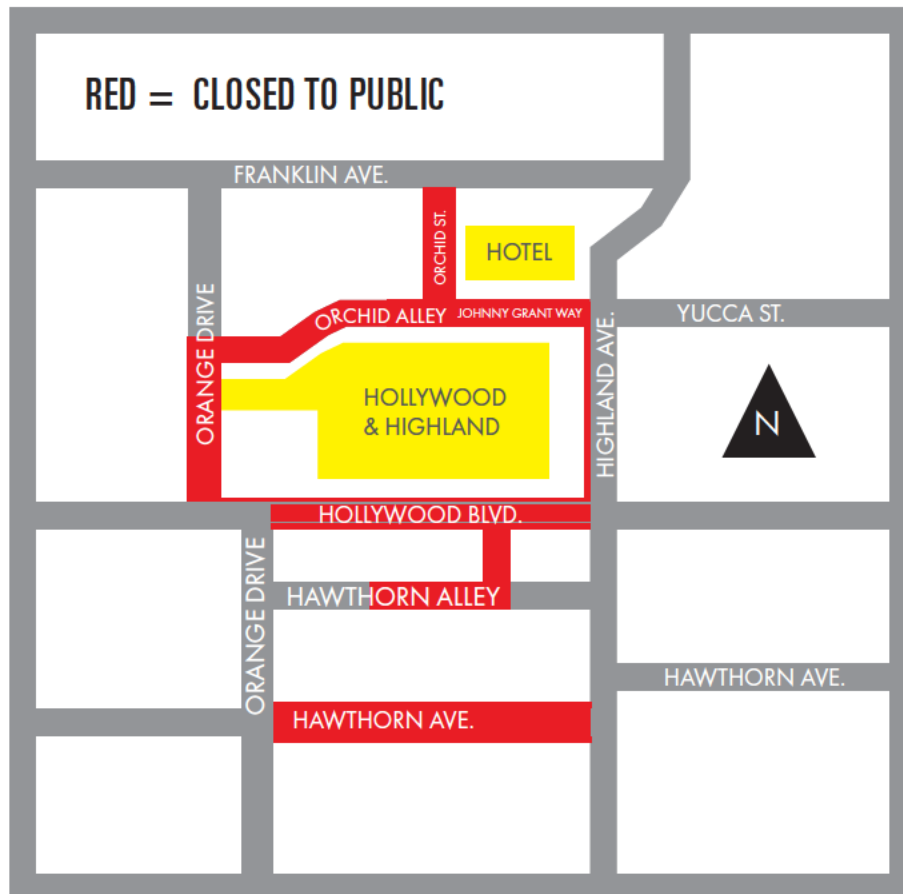

1 DAY PRIOR TO SHOW (SATURDAY, FEBRUARY 8, 2020):

1. Close Orchid Avenue from 60 feet south of Franklin Boulevard to Orchid Alley from 6:00 AM to 6:00 AM Monday, February 10, 2020 except for residents, emergency vehicles, and hotel loading.
2. Close Orange Drive from Orchid Alley to Hollywood Boulevard from 6:00 AM to 6:00 AM Monday, February 10, 2020. Except for local residents, local business access, and emergency vehicles.
3. Close north and south sidewalk of Hawthorn Avenue from Highland Avenue to Orange Drive from 12:01 AM to 6:00 AM Monday, February 10, 2020.
4. Close north sidewalk of Hollywood Boulevard from Highland Avenue to Orange Drive from 10:00 PM to 6:00 AM Monday, February 10, 2020. MTA station to be by-passed from the last regularly scheduled train on Saturday, February 8 until the first scheduled train after 6:00 AM on Monday, February 10, 2020. Pedestrian traffic rerouted to south sidewalk.
5. Close west sidewalk of Highland Avenue from Johnny Grant Way south to Hollywood Boulevard from 10:00 PM to 9:00 AM Monday, February 10, 2020. (extended to 9am to accommodate Live w Kelly & Ryan show)
6. Close Johnny Grant Way from Highland Avenue to Orchid Ave from 10:00 PM to 6:00 AM Monday, February 10, 2020.