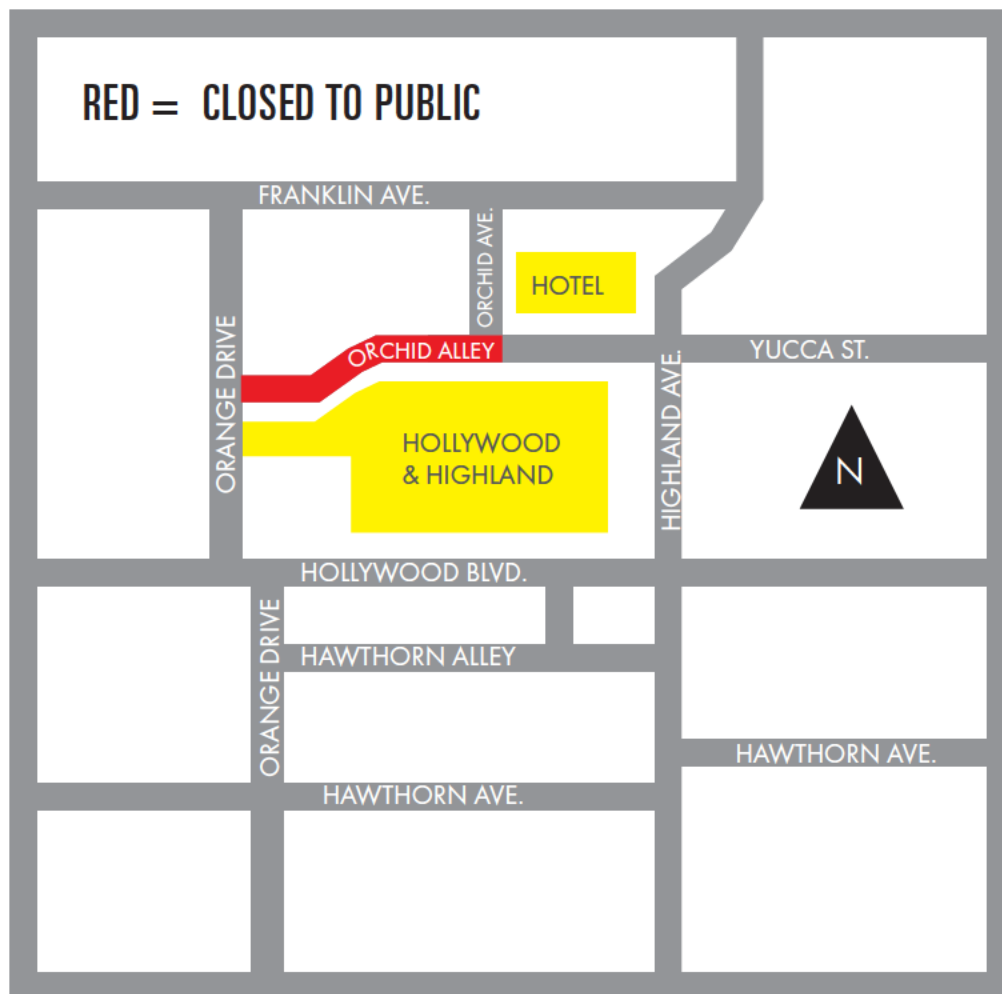

21 DAYS PRIOR TO SHOW (SUNDAY, JANUARY 19, 2020):

1. Close Orchid Alley from Orange Drive to Orchid Ave from 8:00 AM to 8:00 AM on Saturday, February 15, 2020, except for emergency vehicles.

14 DAYS PRIOR TO SHOW (SUNDAY, JANUARY 26, 2020):

OSCARS.

2020 STREET AND
SIDEWALK CLOSURES

12 DAYS PRIOR TO SHOW (TUESDAY, JANUARY 28, 2020):

1. Close all lanes of Hollywood Boulevard from Orange Drive to Highland Avenue from 8:00 PM to 6:00 AM Wednesday, January 29, 2020.

DAY OF SHOW (SUNDAY, FEBRUARY 9 – MONDAY, FEBRUARY 10, 2020):

12:01am February 9 – 6am February 10, close:

1. Remainder of Hawthorn Alley from Orange Drive to Highland Avenue.
2. Orange Drive from Hollywood Boulevard to Lanewood Avenue.
3. North sidewalk of Hollywood Boulevard from Highland Avenue to 300 feet east of Highland Avenue. No pedestrian access.
4. South sidewalk of Hollywood Boulevard from Highland Avenue to 300 feet east of Highland Avenue, 8-foot pedestrian access.
5. South sidewalk of Hollywood Boulevard directly in front of the north-south Hawthorn Alley. No pedestrian access to cross alley.
6. East sidewalk and curb lane of Highland Avenue from Yucca Street to Sunset Blvd. 8-foot pedestrian access (south of Hollywood Blvd only).
7. Extend closure of west sidewalk of Highland Avenue from Hollywood Blvd to Sunset Blvd.
8. West curb of Highland Avenue from Johnny Grant Way to Hollywood Blvd UNTIL 9:00 AM (extended to 9am to accommodate Live w Kelly & Ryan show).