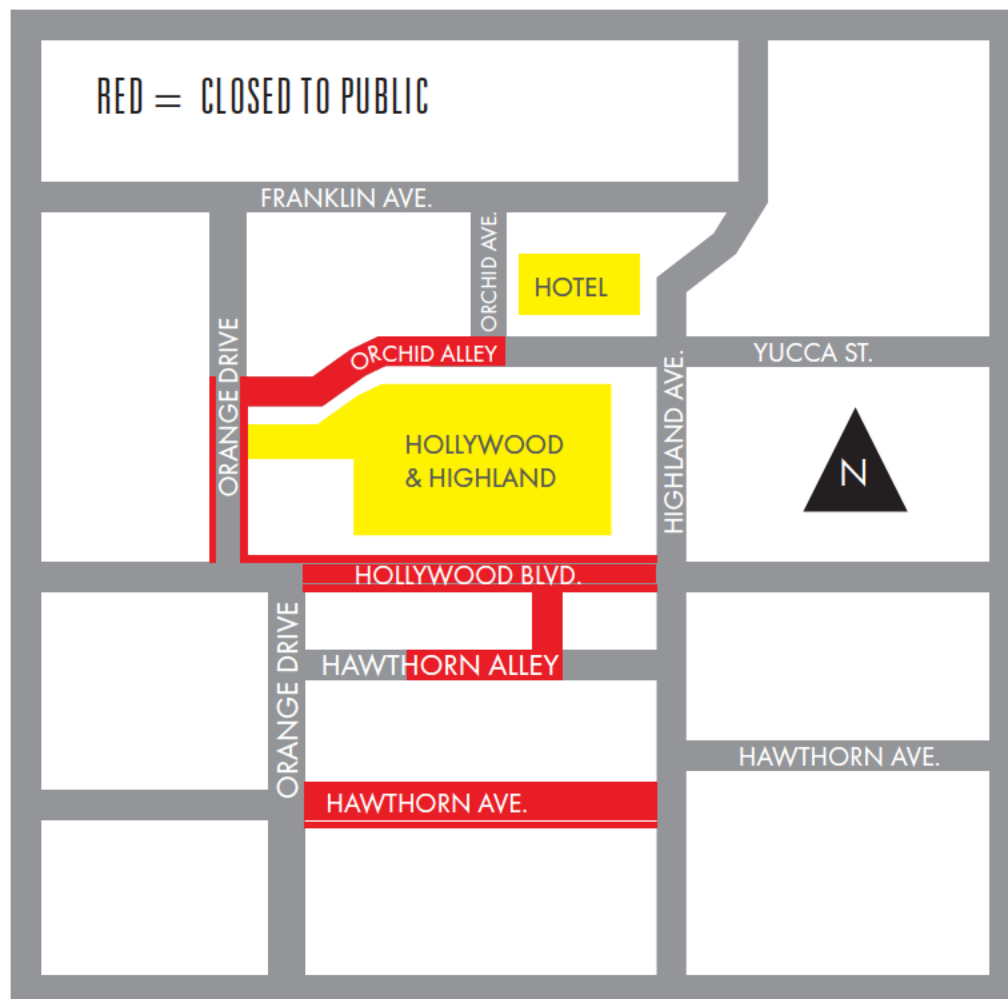

2 DAYS PRIOR TO SHOW (FRIDAY, FEBRUARY 7, 2020):

1. Close Hawthorn Avenue from Highland Avenue to Orange Drive from 12:01 AM to 6:00 AM Monday, February 10, 2020.