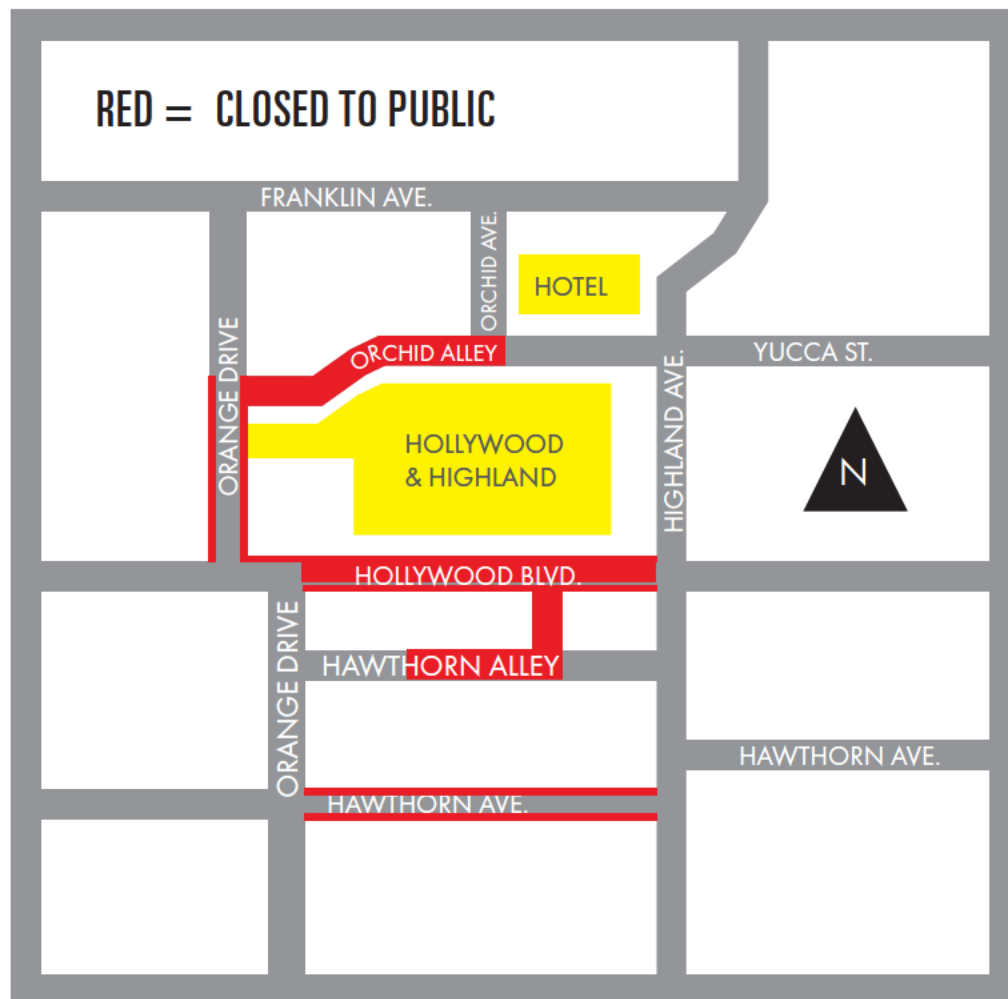

OSCAR[®]S.

2020 STREET AND
SIDEWALK CLOSURES

7 DAYS PRIOR TO SHOW (SUNDAY, FEBRUARY 2, 2020):

1. Close south sidewalk of Hollywood Boulevard from Orange Drive to Highland Avenue from 3:00 AM to 6:00 AM Wednesday, February 12, 2020, except 8-foot pedestrian access.
2. Close all lanes of Hollywood Boulevard (with 20-ft. Fire Lane) from the southeast corner of Orange Drive to Highland Avenue from 3:00 AM to 6:00 AM Wednesday, February 12, 2020.
3. Close north sidewalk of Hollywood Boulevard in front of the Dolby Theatre portal from 10:00 AM to 6:00 AM Wednesday, February 12, 2020. This is a complete sidewalk closure in front of the entrance to Awards Walk. Pedestrian traffic re-routed and emergency access available.
4. Close balance of north sidewalk of Hollywood Boulevard from Highland Avenue to Orange Drive allowing 8-foot pedestrian access from 10:00 AM to 6:00 AM Wednesday, February 12, 2020.
5. Close the pedestrian crosswalk, mid-block on Hollywood Boulevard between Orange Drive and Highland Avenue, from 3:00 AM to 6:00 AM on Wednesday, February 12, 2020.
6. Close south curb lane of Hawthorn Avenue from Highland Avenue to Orange Drive from 6:00 AM to 6:00 AM Wednesday, February 12, 2020. MTA to re-route bus traffic.
7. Close Hawthorn Alley behind El Capitan Theatre from 300 feet east of Orange Drive east to the "T" alley from 6:00 AM. to 6:00 AM on Wednesday, February 12, 2020. The remainder of Hawthorn Alley to remain open from the "T" east to Highland Avenue.

6 DAYS PRIOR TO SHOW (MONDAY, FEBRUARY 3, 2020):

1. Close Hawthorn Alley on the east side of the El Capitan Theatre from Hollywood Boulevard south 210 feet to "T" of east/west alley from 10:00 PM to 6:00 AM Wednesday, February 12, 2020.