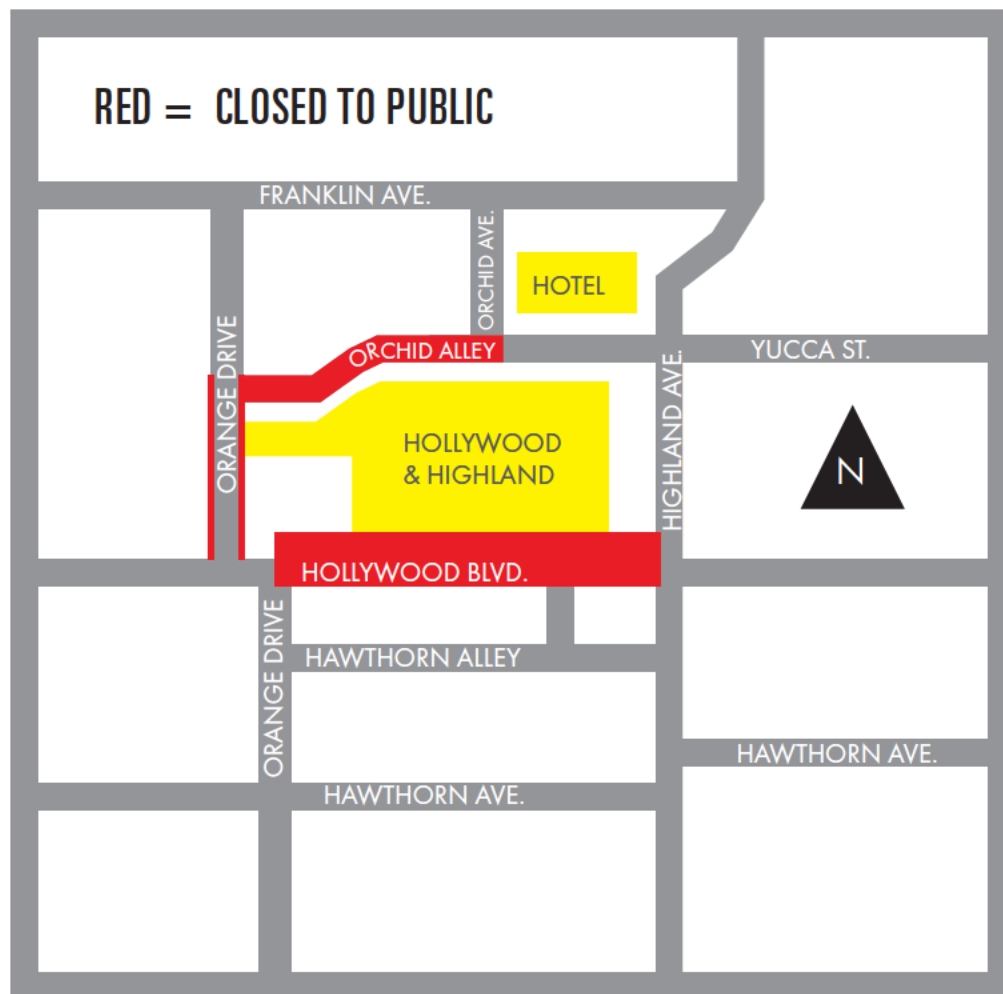

12 DAYS PRIOR TO SHOW (TUESDAY, FEBRUARY 12, 2019):

1. Close all lanes of Hollywood Boulevard from Orange Drive to Highland Avenue from 8:00 PM to 6:00 AM Wednesday, February 13, 2019