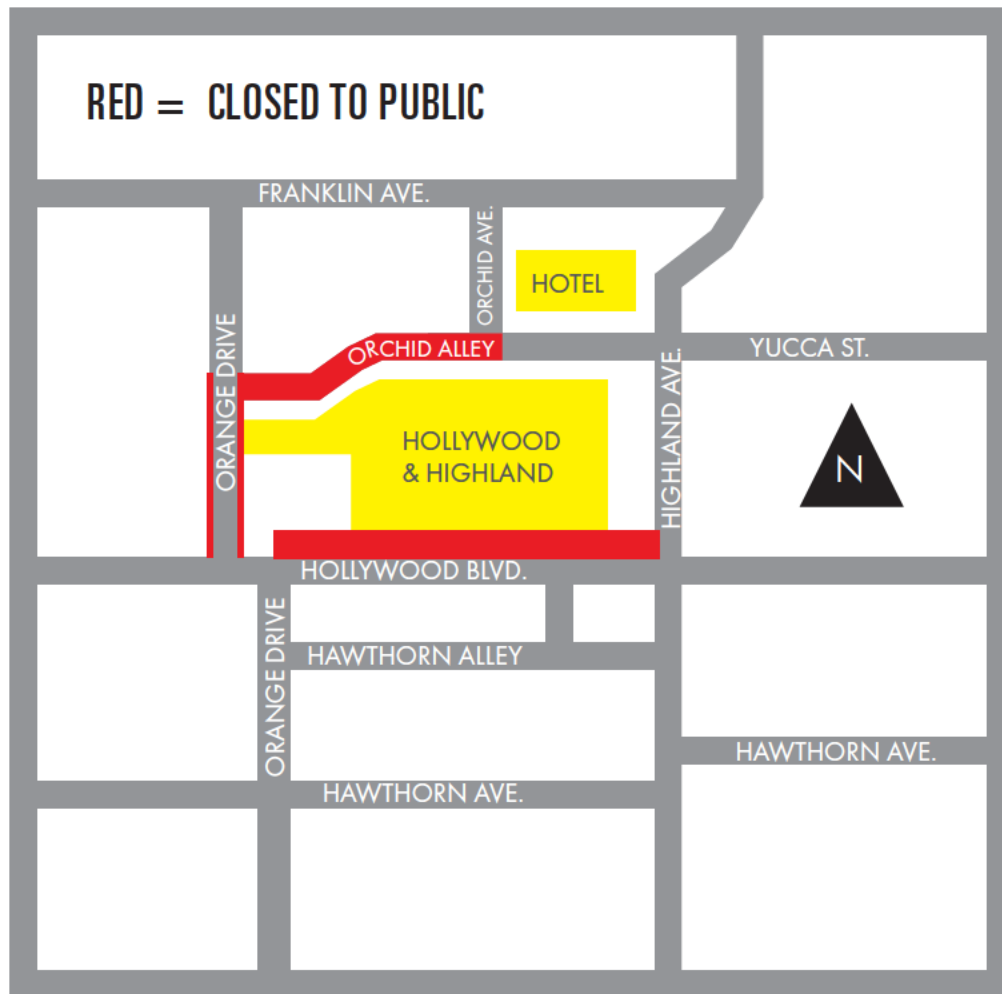

OSCARS.

2019 STREET AND
SIDEWALK CLOSURES

21 DAYS PRIOR TO SHOW (SUNDAY, FEBRUARY 3, 2019):

1. Close Orchid Alley from Orange Drive to Orchid Ave from 8:00 AM to 8:00 AM on Saturday, March 2, 2019, except for emergency vehicles.

14 DAYS PRIOR TO SHOW (SUNDAY, FEBRUARY 10, 2019):

1. Close north curb lane of Hollywood Boulevard from Highland Avenue to south east corner of Orange Drive from 6:00 AM to 6:00 PM Wednesday, February 27, 2019. (Except MTA buses until Sunday, February 17, 2019)
2. Close north sidewalk of Hollywood Boulevard from Highland Avenue to 230 feet east of Orange Drive allowing 8-foot pedestrian access from 6:00 AM to 6:00 AM Wednesday, February 27, 2019.
3. Close east and west curb lanes on Orange Drive from Hollywood Boulevard to Orchid Alley from 6:00 AM to 6:00 PM Tuesday, February 26, 2019.

DAY OF SHOW (SUNDAY, FEBRUARY 24 – MONDAY, FEBRUARY 25, 2019):

12:01 am February 24 – 6 am February 25, close:

1. Remainder of Hawthorn Alley from Orange Drive to Highland Avenue.
2. Orange Drive from Hollywood Boulevard to Lanewood Avenue.
3. North sidewalk of Hollywood Boulevard from Highland Avenue to 300 feet east of Highland Avenue. No pedestrian access.
4. South sidewalk of Hollywood Boulevard from Highland Avenue to 300 feet east of Highland Avenue, 8-foot pedestrian access.
5. South sidewalk of Hollywood Boulevard directly in front of the north-south Hawthorn Alley. No pedestrian access to cross alley.
6. East sidewalk and curb lane of Highland Avenue from Yucca Street to Sunset Blvd. 8-foot pedestrian access (south of Hollywood Blvd only).
7. Extend closure of west sidewalk of Highland Avenue from Hollywood Blvd to Sunset Blvd.
8. West curb of Highland Avenue from Johnny Grant Way to Hollywood Blvd UNTIL 9:00 AM (extended to 9am to accommodate Live w Kelly & Ryan show).