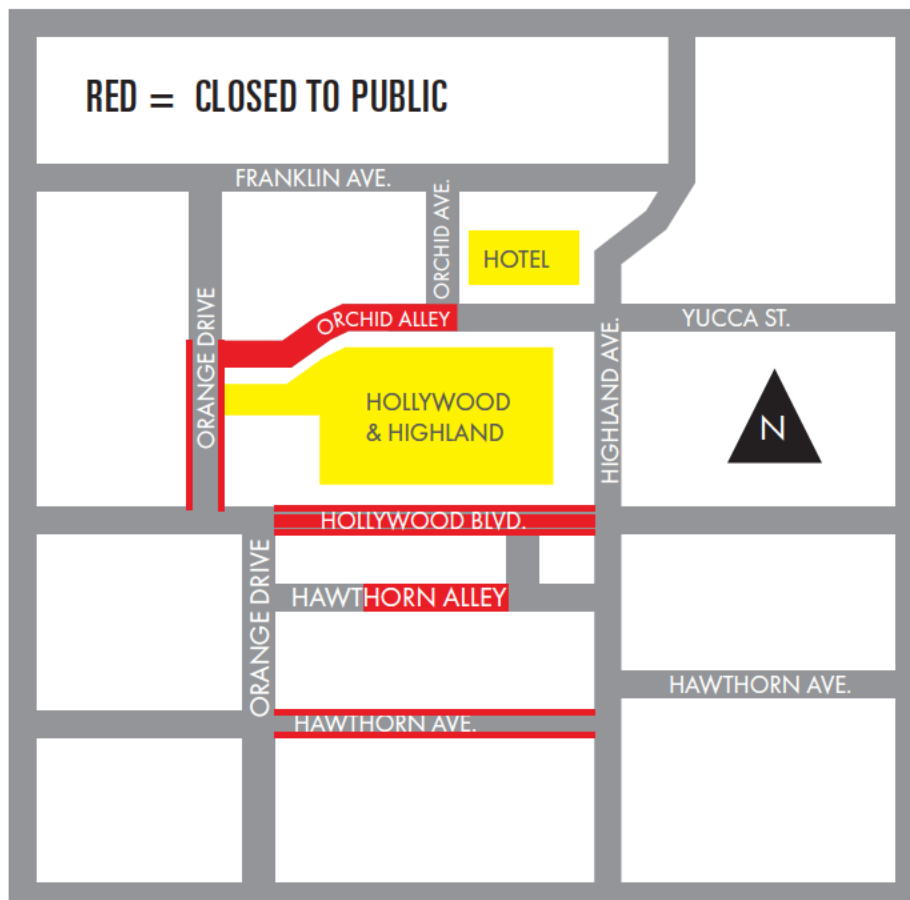

11 DAYS PRIOR TO SHOW (WEDNESDAY, FEBRUARY 13, 2019):

1. Close north curb lane of Hawthorn Avenue from Highland Avenue to Orange Drive from 10:00 PM to 6:00 AM Wednesday, February 27, 2019. MTA to re-route bus traffic.

OSCAR[®]S.

2019 STREET AND
SIDEWALK CLOSURES

7 DAYS PRIOR TO SHOW (SUNDAY, FEBRUARY 17, 2019):

1. Close south sidewalk of Hollywood Boulevard from Orange Drive to Highland Avenue from 10:00 AM to 6:00 AM Wednesday, February 27, 2019, except 8-foot pedestrian access.
2. Close all lanes of Hollywood Boulevard (with 20-ft. Fire Lane) from the southeast corner of Orange Drive to Highland Avenue from 10:00 AM to 6:00 AM Wednesday, February 27, 2019.
3. Close north sidewalk of Hollywood Boulevard in front of the Dolby Theatre portal from 10:00 AM to 6:00 AM Wednesday, February 27, 2019. This is a complete sidewalk closure in front of the entrance to Awards Walk. Pedestrian traffic re-routed and emergency access available.
4. Close balance of north sidewalk of Hollywood Boulevard from Highland Avenue to Orange Drive allowing 8-foot pedestrian access from 10:00 AM to 6:00 AM Wednesday, February 27, 2019.
5. Close the pedestrian crosswalk, mid-block on Hollywood Boulevard between Orange Drive and Highland Avenue, from 10:00 AM to 6:00 AM on Wednesday, February 27, 2019.
6. Close south curb lane of Hawthorn Avenue from Highland Avenue to Orange Drive from 6:00 AM to 6:00 AM Wednesday, February 27, 2019. MTA to re-route bus traffic.
7. Close Hawthorn Alley behind El Capitan Theatre from 300 feet east of Orange Drive east to the "T" alley from 6:00 AM. to 6:00 AM on Wednesday, February 27, 2019. The remainder of Hawthorn Alley to remain open from the "T" east to Highland Avenue.