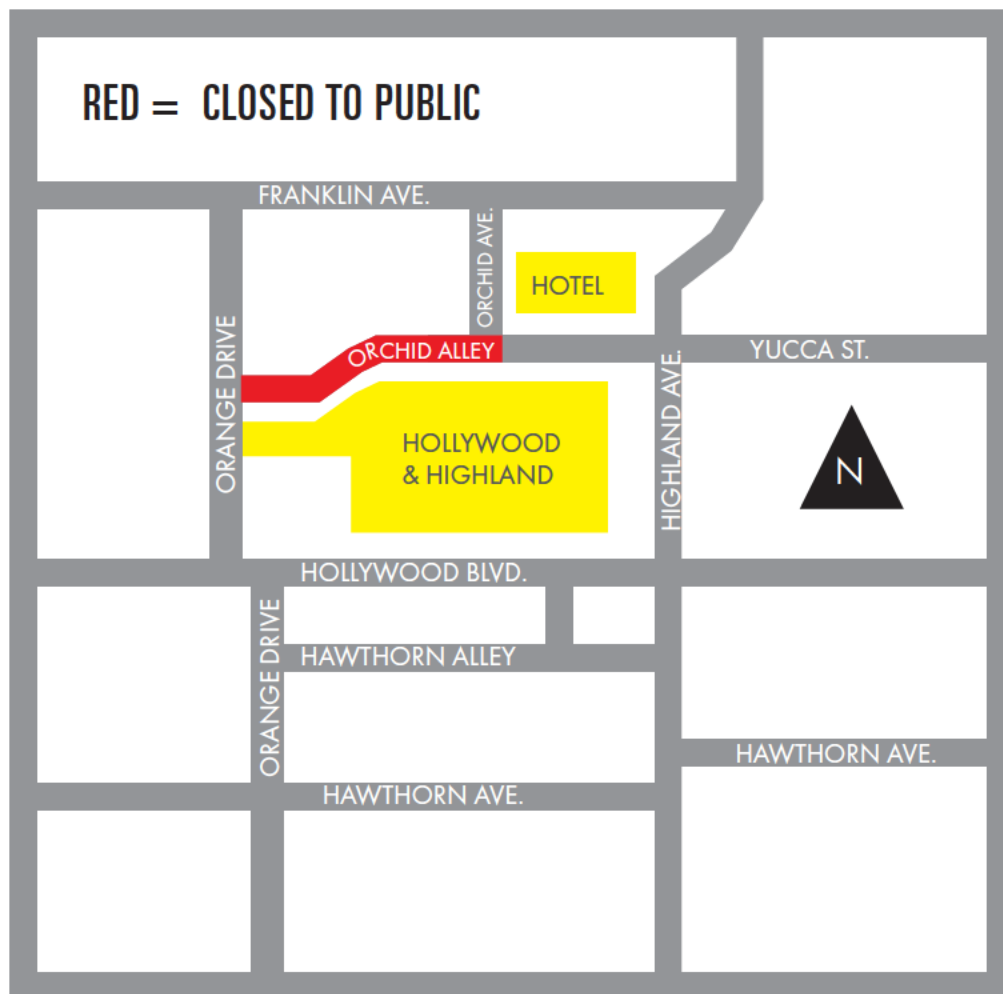

OSCARS.

2019 STREET AND
SIDEWALK CLOSURES

21 DAYS PRIOR TO SHOW (SUNDAY, FEBRUARY 3, 2019):

1. Close Orchid Alley from Orange Drive to Orchid Ave from 8:00 AM to 8:00 AM on Saturday, March 2, 2019, except for emergency vehicles.

14 DAYS PRIOR TO SHOW (SUNDAY, FEBRUARY 10, 2019):

1. Close north curb lane of Hollywood Boulevard from Highland Avenue to south east corner of Orange Drive from 6:00 AM to 6:00 PM Wednesday, February 27, 2019. (Except MTA buses until Sunday, February 17, 2019)
2. Close north sidewalk of Hollywood Boulevard from Highland Avenue to 230 feet east of Orange Drive allowing 8-foot pedestrian access from 6:00 AM to 6:00 AM Wednesday, February 27, 2019.
3. Close east and west curb lanes on Orange Drive from Hollywood Boulevard to Orchid Alley from 6:00 AM to 6:00 PM Tuesday, February 26, 2019.

DAY OF SHOW (SUNDAY, FEBRUARY 24 – MONDAY, FEBRUARY 25, 2019):

12:01 am February 24 – 6 am February 25, close:

1. Remainder of Hawthorn Alley from Orange Drive to Highland Avenue.
2. Orange Drive from Hollywood Boulevard to Lanewood Avenue.
3. North sidewalk of Hollywood Boulevard from Highland Avenue to 300 feet east of Highland Avenue. No pedestrian access.
4. South sidewalk of Hollywood Boulevard from Highland Avenue to 300 feet east of Highland Avenue, 8-foot pedestrian access.
5. South sidewalk of Hollywood Boulevard directly in front of the north-south Hawthorn Alley. No pedestrian access to cross alley.
6. East sidewalk and curb lane of Highland Avenue from Yucca Street to Sunset Blvd. 8-foot pedestrian access (south of Hollywood Blvd only).
7. Extend closure of west sidewalk of Highland Avenue from Hollywood Blvd to Sunset Blvd.
8. West curb of Highland Avenue from Johnny Grant Way to Hollywood Blvd UNTIL 9:00 AM (extended to 9am to accommodate Live w Kelly & Ryan show).