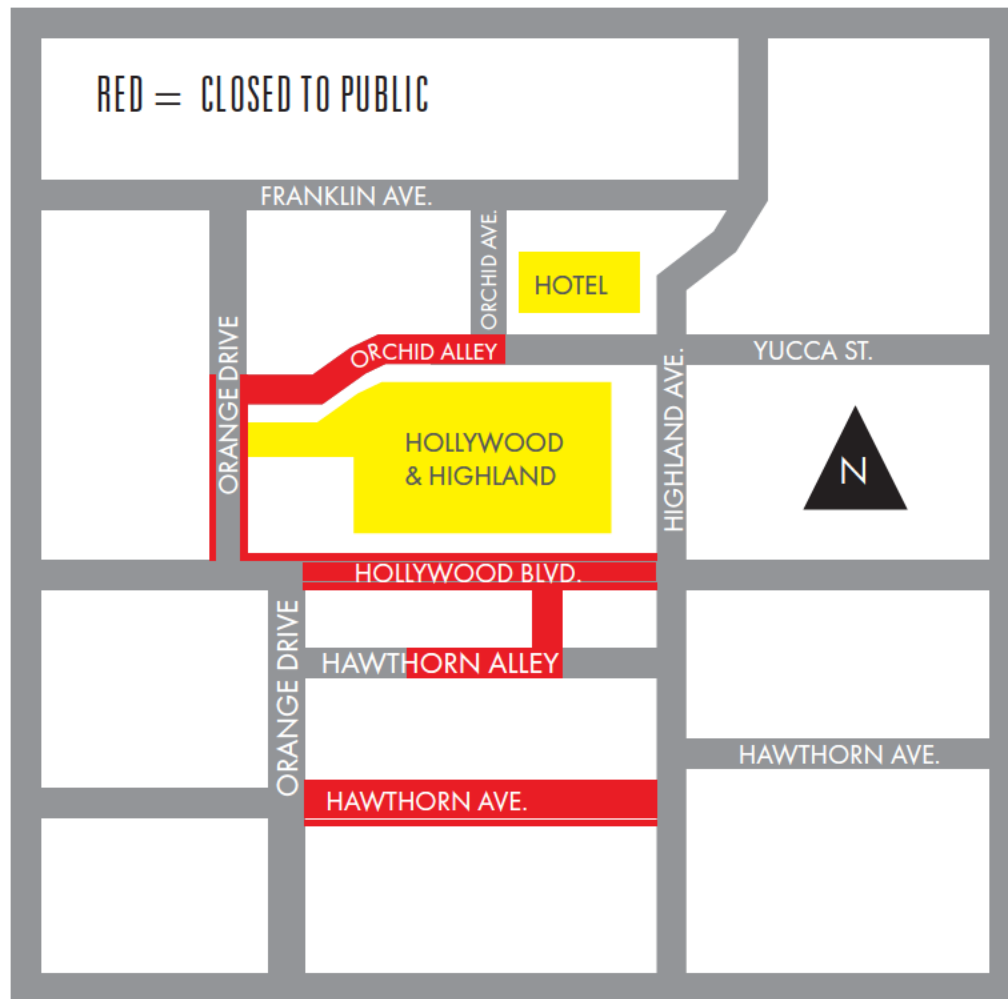

OSCARS.

2019 STREET AND
SIDEWALK CLOSURES

2 DAYS PRIOR TO SHOW (FRIDAY, FEBRUARY 22, 2019):

1. Close Hawthorn Avenue from Highland Avenue to Orange Drive from 12:01 AM to 6:00 AM Monday, February 25, 2019.