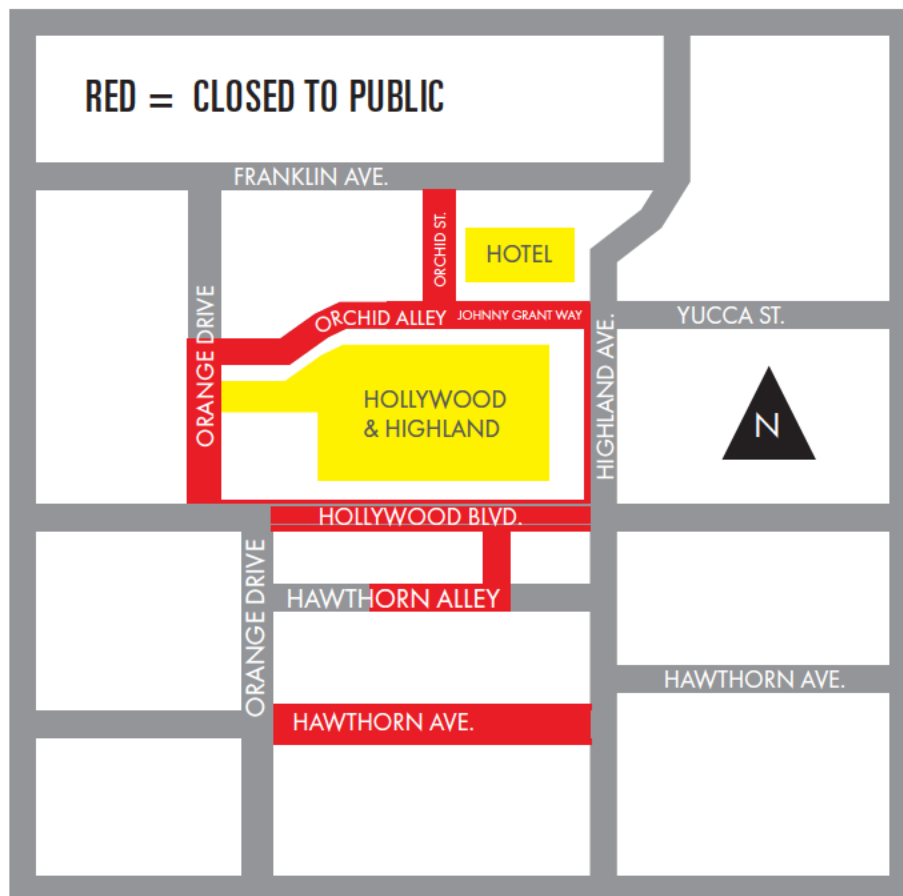

DAY OF SHOW (SUNDAY, FEBRUARY 24 – MONDAY, FEBRUARY 25, 2019):

12:01 am February 24 – 6 am February 25, close:

1. Remainder of Hawthorn Alley from Orange Drive to Highland Avenue.
2. Orange Drive from Hollywood Boulevard to Lanewood Avenue.
3. North sidewalk of Hollywood Boulevard from Highland Avenue to 300 feet east of Highland Avenue. No pedestrian access.
4. South sidewalk of Hollywood Boulevard from Highland Avenue to 300 feet east of Highland Avenue, 8-foot pedestrian access.
5. South sidewalk of Hollywood Boulevard directly in front of the north-south Hawthorn Alley. No pedestrian access to cross alley.
6. East sidewalk and curb lane of Highland Avenue from Yucca Street to Sunset Blvd. 8-foot pedestrian access (south of Hollywood Blvd only).
7. Extend closure of west sidewalk of Highland Avenue from Hollywood Blvd to Sunset Blvd.
8. West curb of Highland Avenue from Johnny Grant Way to Hollywood Blvd UNTIL 9:00 AM (extended to 9am to accommodate Live w Kelly & Ryan show).