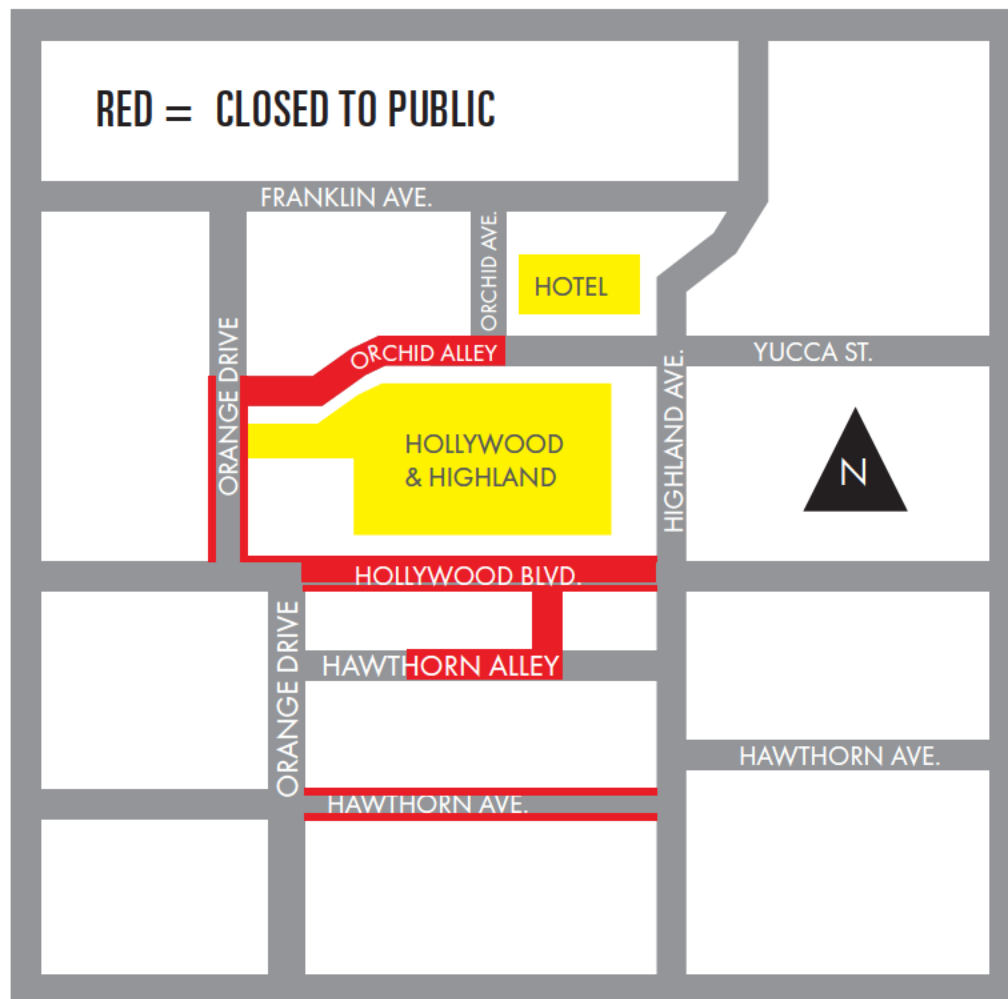

6 DAYS PRIOR TO SHOW (MONDAY, FEBRUARY 18, 2019):

1. Close Hawthorn Alley on the east side of the El Capitan Theatre from Hollywood Boulevard south 210 feet to "T" of east/west alley from 10:00 PM to 6:00 AM Wednesday, February 27, 2019.