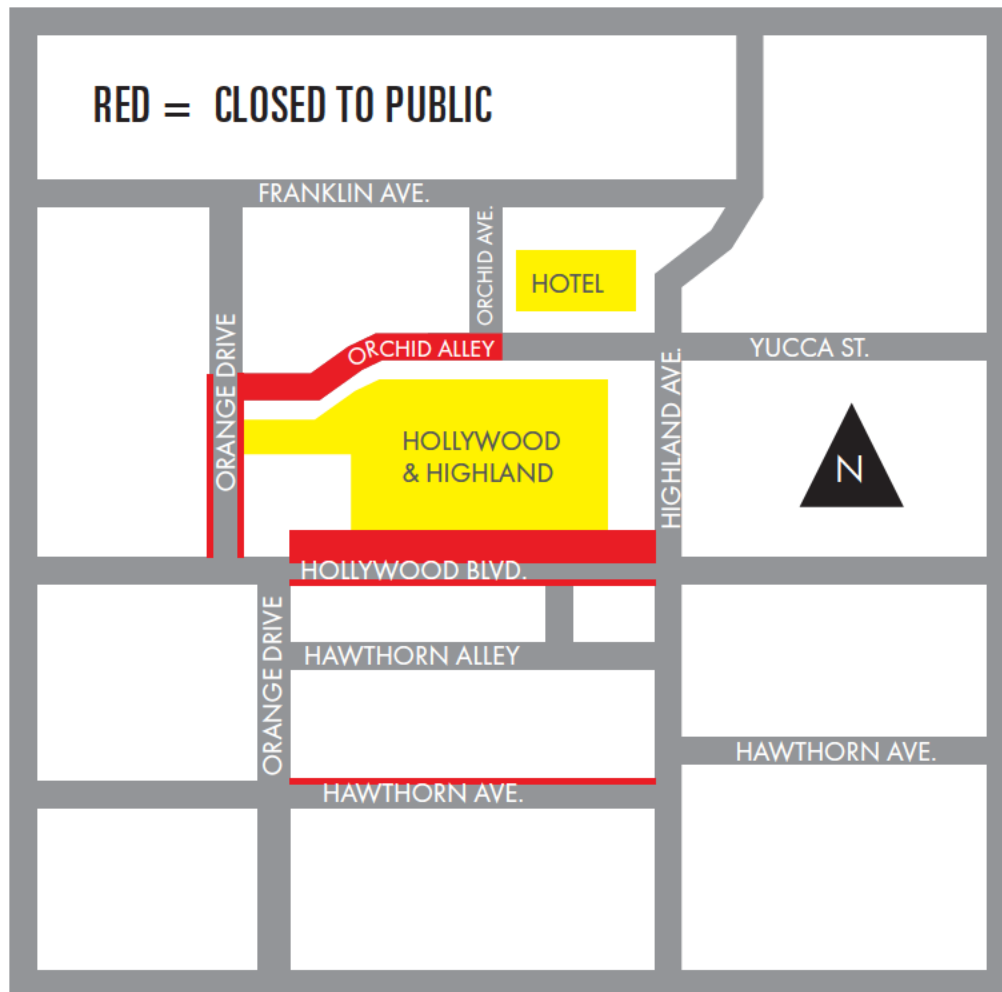

14 DAYS PRIOR TO SHOW (SUNDAY, FEBRUARY 10, 2019):

1. Close north curb lane of Hollywood Boulevard from Highland Avenue to south east corner of Orange Drive from 6:00 AM to 6:00 PM Wednesday, February 27, 2019. (Except MTA buses until Sunday, February 17, 2019)
2. Close north sidewalk of Hollywood Boulevard from Highland Avenue to 230 feet east of Orange Drive allowing 8-foot pedestrian access from 6:00 AM to 6:00 AM Wednesday, February 27, 2019.
3. Close east and west curb lanes on Orange Drive from Hollywood Boulevard to Orchid Alley from 6:00 AM to 6:00 PM Tuesday, February 26, 2019.

11 DAYS PRIOR TO SHOW (WEDNESDAY, FEBRUARY 13, 2019):

1. Close north curb lane of Hawthorn Avenue from Highland Avenue to Orange Drive from 10:00 PM to 6:00 AM Wednesday, February 27, 2019. MTA to re-route bus traffic.

DAY OF SHOW (SUNDAY, FEBRUARY 24 – MONDAY, FEBRUARY 25, 2019):

12:01 am February 24 – 6 am February 25, close:

1. Remainder of Hawthorn Alley from Orange Drive to Highland Avenue.
2. Orange Drive from Hollywood Boulevard to Lanewood Avenue.
3. North sidewalk of Hollywood Boulevard from Highland Avenue to 300 feet east of Highland Avenue. No pedestrian access.
4. South sidewalk of Hollywood Boulevard from Highland Avenue to 300 feet east of Highland Avenue, 8-foot pedestrian access.
5. South sidewalk of Hollywood Boulevard directly in front of the north-south Hawthorn Alley. No pedestrian access to cross alley.
6. East sidewalk and curb lane of Highland Avenue from Yucca Street to Sunset Blvd. 8-foot pedestrian access (south of Hollywood Blvd only).
7. Extend closure of west sidewalk of Highland Avenue from Hollywood Blvd to Sunset Blvd.
8. West curb of Highland Avenue from Johnny Grant Way to Hollywood Blvd UNTIL 9:00 AM (extended to 9am to accommodate Live w Kelly & Ryan show).