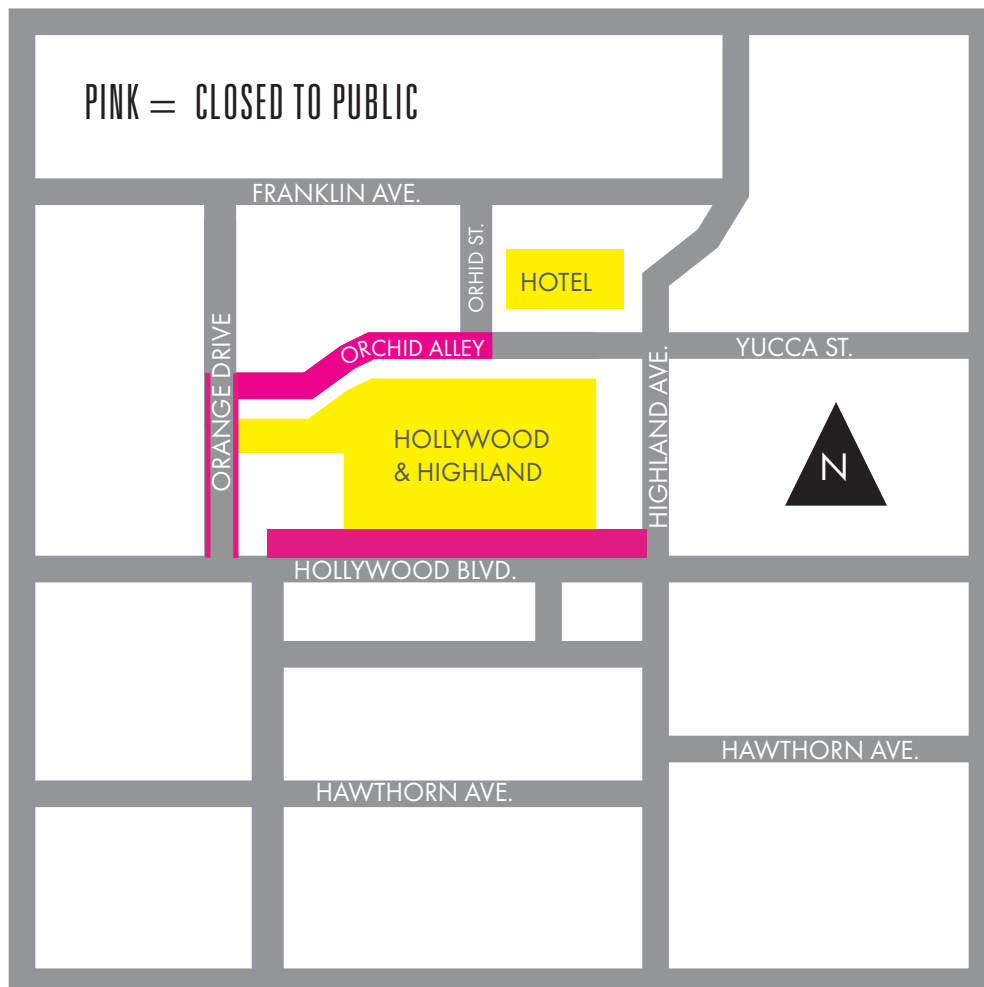

OSCARS®

STREET & SIDEWALK CLOSURES

21 DAYS PRIOR TO SHOW (SUNDAY, FEBRUARY 7, 2016):

1. Close Orchid Alley from Orange Drive to Orchid Street from 8:00 AM to 8:00 AM on Saturday, March 5, 2016, except for emergency vehicles.

OSCARS®

STREET & SIDEWALK CLOSURES

14 DAYS PRIOR TO SHOW (SUNDAY, FEBRUARY 14, 2016):

1. Close north curb lane of Hollywood Boulevard from Highland Avenue to south east corner of Orange Drive from 6:00 AM to 6:00 PM Tuesday, March 1, 2016. (Except MTA buses until Sunday, February 21, 2016)
2. Close north sidewalk of Hollywood Boulevard from Highland Avenue to 230 feet east of Orange Drive allowing 8-foot pedestrian access from 6:00 AM to 10:00 PM Tuesday, March 1, 2016.
3. Close east and west curb lanes on Orange Drive from Hollywood Boulevard to Orchid Alley from 6:00 AM to 6:00 PM Tuesday, March 1, 2016.

OSCARS®

STREET & SIDEWALK CLOSURES

6 DAYS PRIOR TO SHOW (MONDAY, FEBRUARY 22, 2016):

1. Close Hawthorn Alley on the east side of the El Capitan Theatre from Hollywood Boulevard south 210 feet to "T" of east/west alley from 10:00 PM to 6:00 AM Tuesday, March 1, 2016.