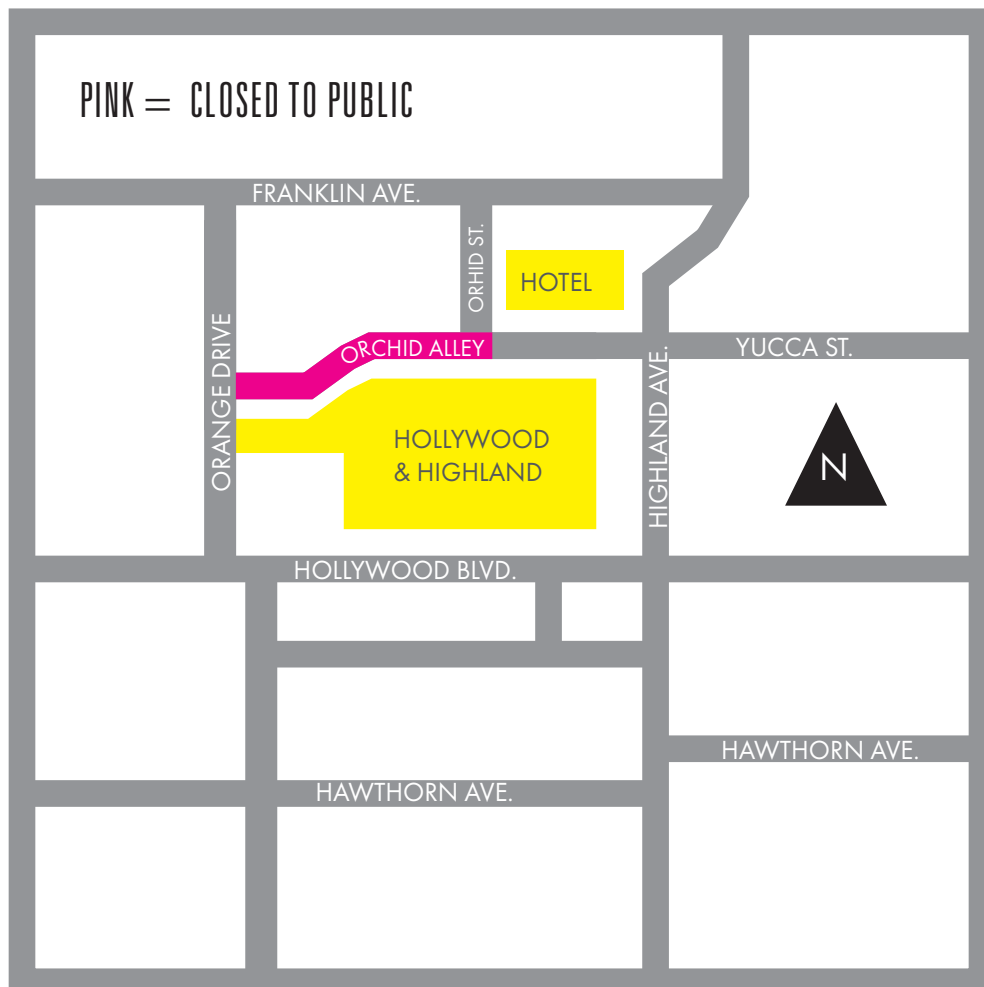

OSCARS®

STREET & SIDEWALK CLOSURES

21 DAYS PRIOR TO SHOW (SUNDAY, FEBRUARY 7, 2016):

1. Close Orchid Alley from Orange Drive to Orchid Street from 8:00 AM to 8:00 AM on Saturday, March 5, 2016, except for emergency vehicles.

OSCARS®

STREET & SIDEWALK CLOSURES

14 DAYS PRIOR TO SHOW (SUNDAY, FEBRUARY 14, 2016):

1. Close north curb lane of Hollywood Boulevard from Highland Avenue to south east corner of Orange Drive from 6:00 AM to 6:00 PM Tuesday, March 1, 2016. (Except MTA buses until Sunday, February 21, 2016)
2. Close north sidewalk of Hollywood Boulevard from Highland Avenue to 230 feet east of Orange Drive allowing 8-foot pedestrian access from 6:00 AM to 10:00 PM Tuesday, March 1, 2016.
3. Close east and west curb lanes on Orange Drive from Hollywood Boulevard to Orchid Alley from 6:00 AM to 6:00 PM Tuesday, March 1, 2016.

OSCARS®

STREET & SIDEWALK CLOSURES

6 DAYS PRIOR TO SHOW (MONDAY, FEBRUARY 22, 2016):

1. Close Hawthorn Alley on the east side of the El Capitan Theatre from Hollywood Boulevard south 210 feet to "T" of east/west alley from 10:00 PM to 6:00 AM Tuesday, March 1, 2016.