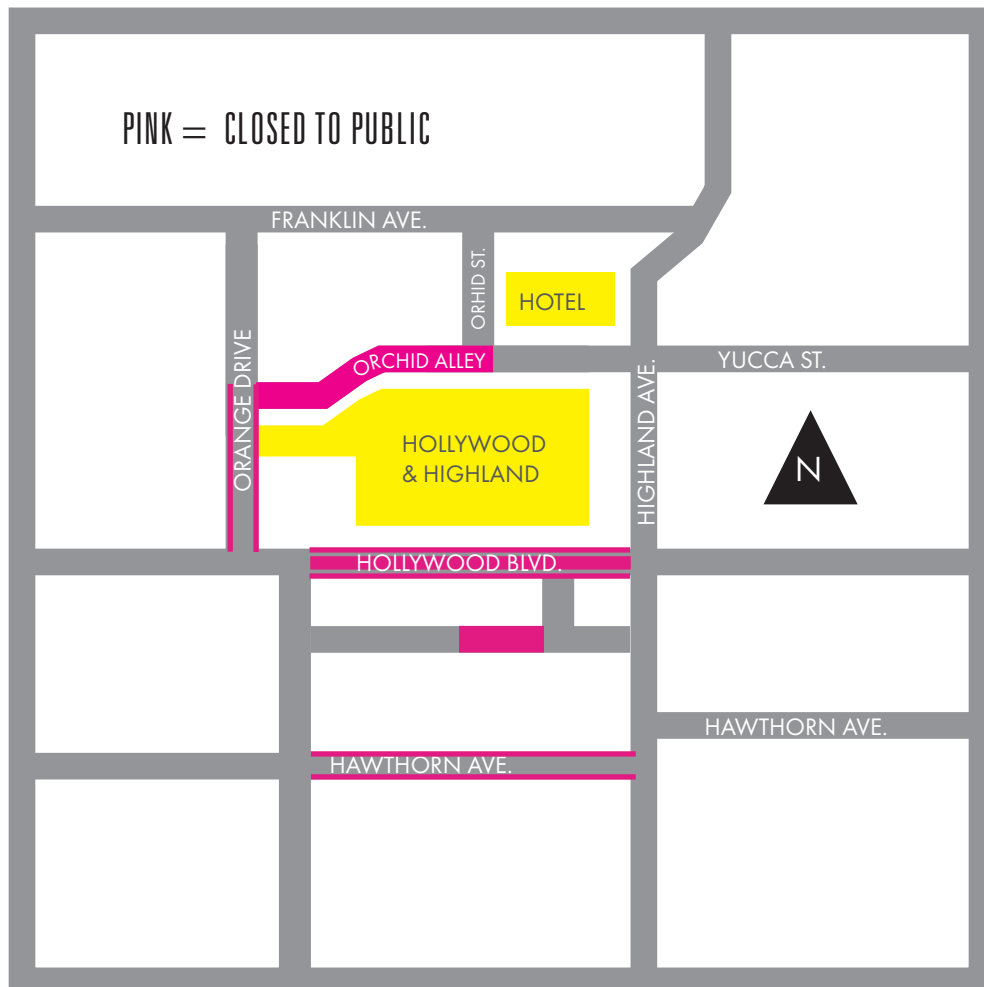

OSCARS®

STREET & SIDEWALK CLOSURES

11 DAYS PRIOR TO SHOW (WEDNESDAY, FEBRUARY 17, 2016):

1. Close north curb lane of Hawthorn Avenue from Highland Avenue to Orange Drive from 10:00 PM to 6:00 AM Tuesday, March 1, 2016. MTA to re-route bus traffic.

OSCARS®

STREET & SIDEWALK CLOSURES

7 DAYS PRIOR TO SHOW (SUNDAY, FEBRUARY 21, 2016):

1. Close south sidewalk of Hollywood Boulevard from Orange Drive to Highland Avenue from 6:00 PM to 6:00 AM Tuesday, March 1, 2016, except 8-foot pedestrian access.
2. Close all lanes of Hollywood Boulevard from the southeast corner of Orange Drive to Highland Avenue from 10:00 PM to 6:00 AM Tuesday, March 1, 2016.
3. Close north sidewalk of Hollywood Boulevard in front of the Dolby Theatre portal from 10:00 PM to 6:00 AM Tuesday, March 1, 2016. This is a complete sidewalk closure in front of the entrance to Awards Walk. Pedestrian traffic re-routed and emergency access available.
4. Close balance of north sidewalk of Hollywood Boulevard from Highland Avenue to Orange Drive allowing 8-foot pedestrian access from 10:00 PM to 6:00 AM Tuesday, March 1, 2016.
5. Close the pedestrian crosswalk, mid-block on Hollywood Boulevard between Orange Drive and Highland Avenue, from 10:00 PM to 6:00 AM on Tuesday, March 1, 2016.
6. Close south curb lane of Hawthorn Avenue from Highland Avenue to Orange Drive from 6:00 AM to 6:00 AM Tuesday, March 1, 2016.
7. Close Hawthorn Alley behind El Capitan Theatre from 300 feet east of Orange Drive east to the "T" alley from 10:00 PM. to 6:00 AM on Tuesday, March 1, 2016. The remainder of Hawthorn Alley to remain open from the "T" east to Highland Avenue.