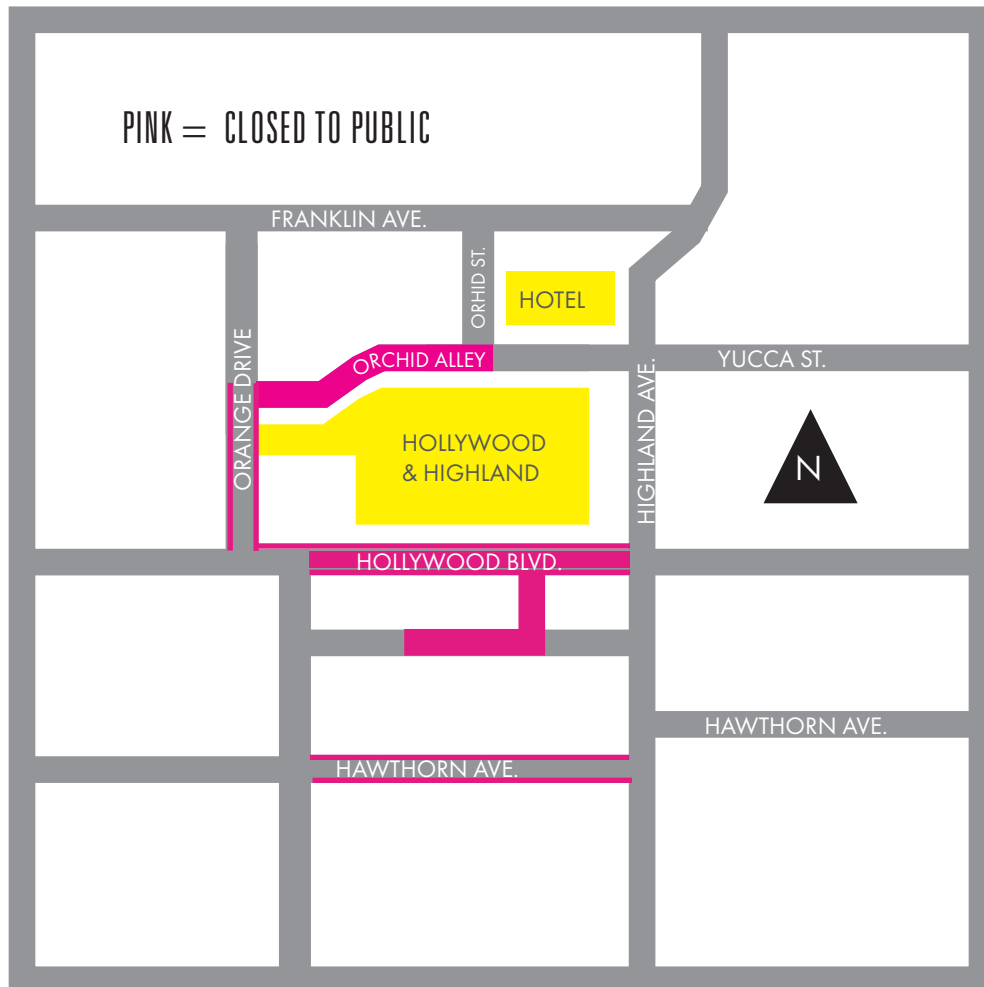

OSCARS®

STREET & SIDEWALK CLOSURES

7 DAYS PRIOR TO SHOW (SUNDAY, FEBRUARY 21, 2016):

1. Close south sidewalk of Hollywood Boulevard from Orange Drive to Highland Avenue from 6:00 PM to 6:00 AM Tuesday, March 1, 2016, except 8-foot pedestrian access.
2. Close all lanes of Hollywood Boulevard from the southeast corner of Orange Drive to Highland Avenue from 10:00 PM to 6:00 AM Tuesday, March 1, 2016.
3. Close north sidewalk of Hollywood Boulevard in front of the Dolby Theatre portal from 10:00 PM to 6:00 AM Tuesday, March 1, 2016. This is a complete sidewalk closure in front of the entrance to Awards Walk. Pedestrian traffic re-routed and emergency access available.
4. Close balance of north sidewalk of Hollywood Boulevard from Highland Avenue to Orange Drive allowing 8-foot pedestrian access from 10:00 PM to 6:00 AM Tuesday, March 1, 2016.
5. Close the pedestrian crosswalk, mid-block on Hollywood Boulevard between Orange Drive and Highland Avenue, from 10:00 PM to 6:00 AM on Tuesday, March 1, 2016.
6. Close south curb lane of Hawthorn Avenue from Highland Avenue to Orange Drive from 6:00 AM to 6:00 AM Tuesday, March 1, 2016.
7. Close Hawthorn Alley behind El Capitan Theatre from 300 feet east of Orange Drive east to the "T" alley from 10:00 PM. to 6:00 AM on Tuesday, March 1, 2016. The remainder of Hawthorn Alley to remain open from the "T" east to Highland Avenue.

OSCARS®

STREET & SIDEWALK CLOSURES

6 DAYS PRIOR TO SHOW (MONDAY, FEBRUARY 22, 2016):

1. Close Hawthorn Alley on the east side of the El Capitan Theatre from Hollywood Boulevard south 210 feet to "T" of east/west alley from 10:00 PM to 6:00 AM Tuesday, March 1, 2016.