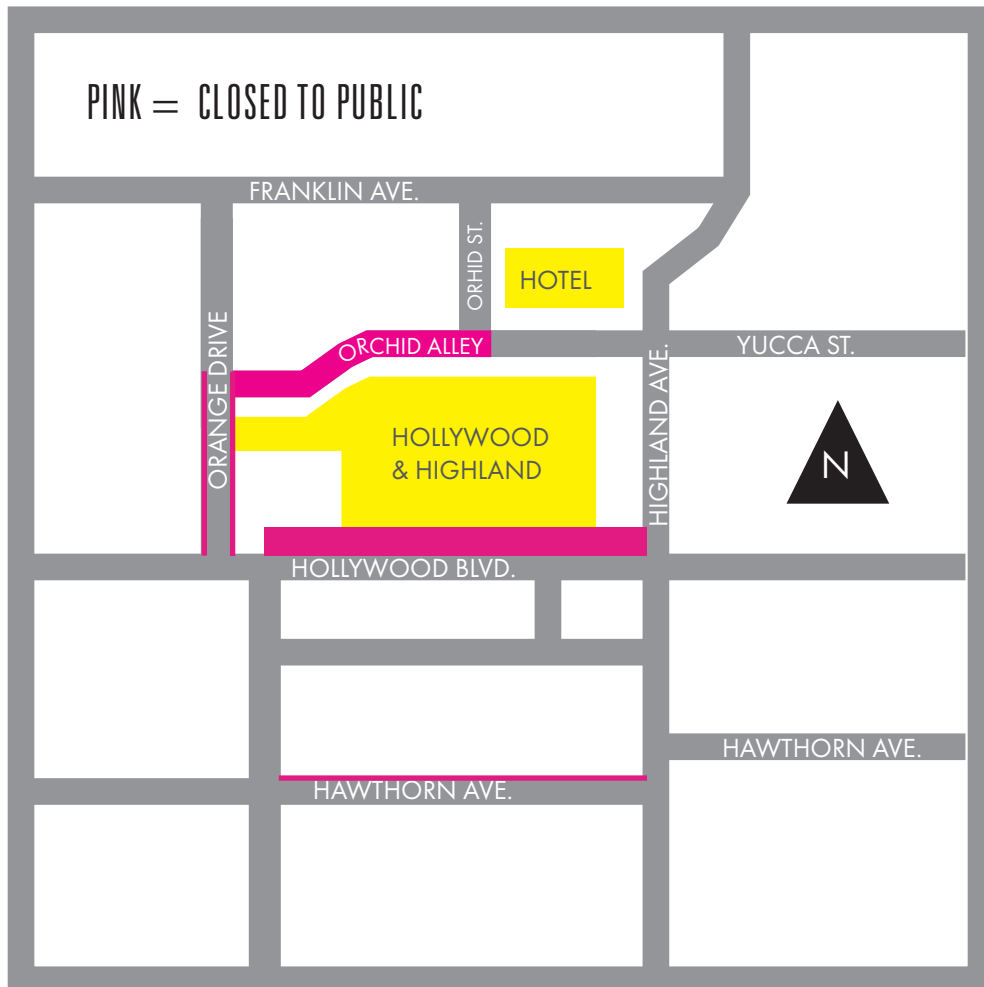

OSCARS®

STREET & SIDEWALK CLOSURES

11 DAYS PRIOR TO SHOW (WEDNESDAY, FEBRUARY 17, 2016):

1. Close north curb lane of Hawthorn Avenue from Highland Avenue to Orange Drive from 10:00 PM to 6:00 AM Tuesday, March 1, 2016. MTA to re-route bus traffic.