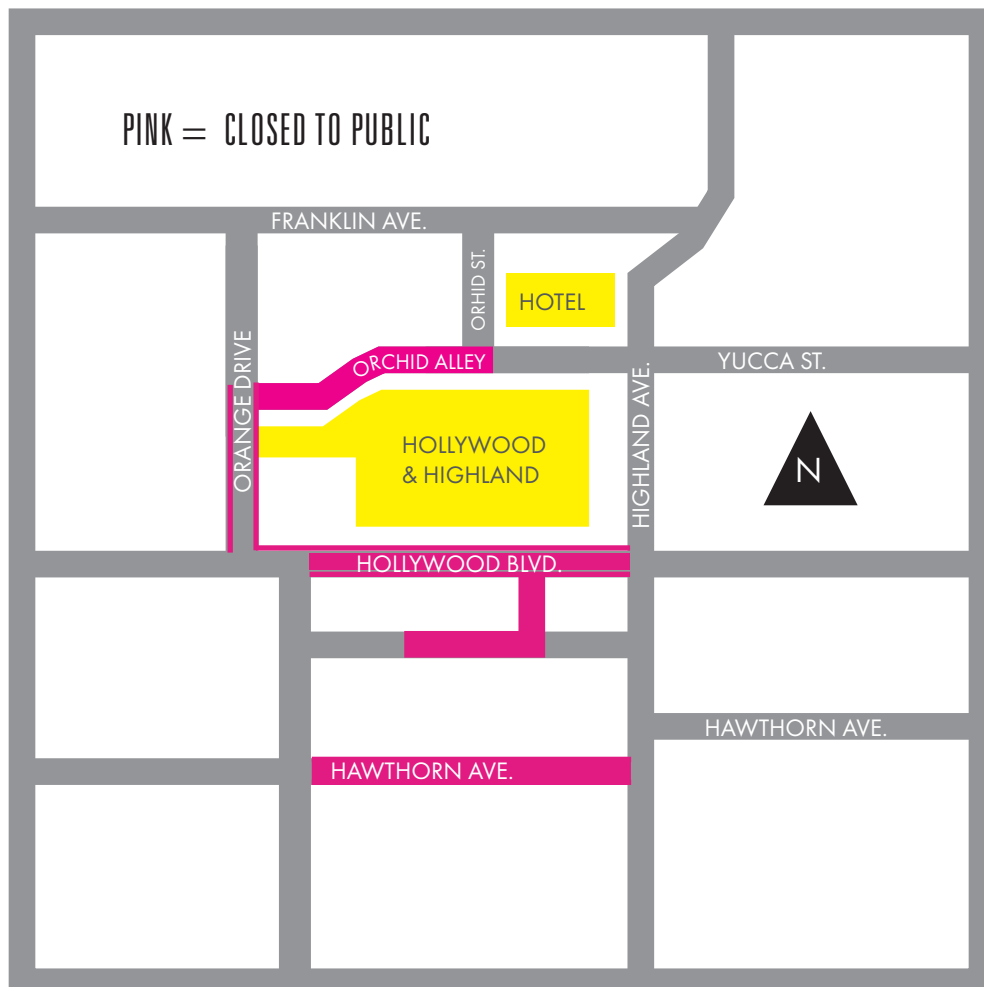

OSCARS®

STREET & SIDEWALK CLOSURES

2 DAYS PRIOR TO SHOW (FRIDAY, FEBRUARY 26, 2016):

1. Close Hawthorn Avenue from Highland Avenue to Orange Drive from 12:01 AM to 6:00 AM Monday, February 29, 2016.