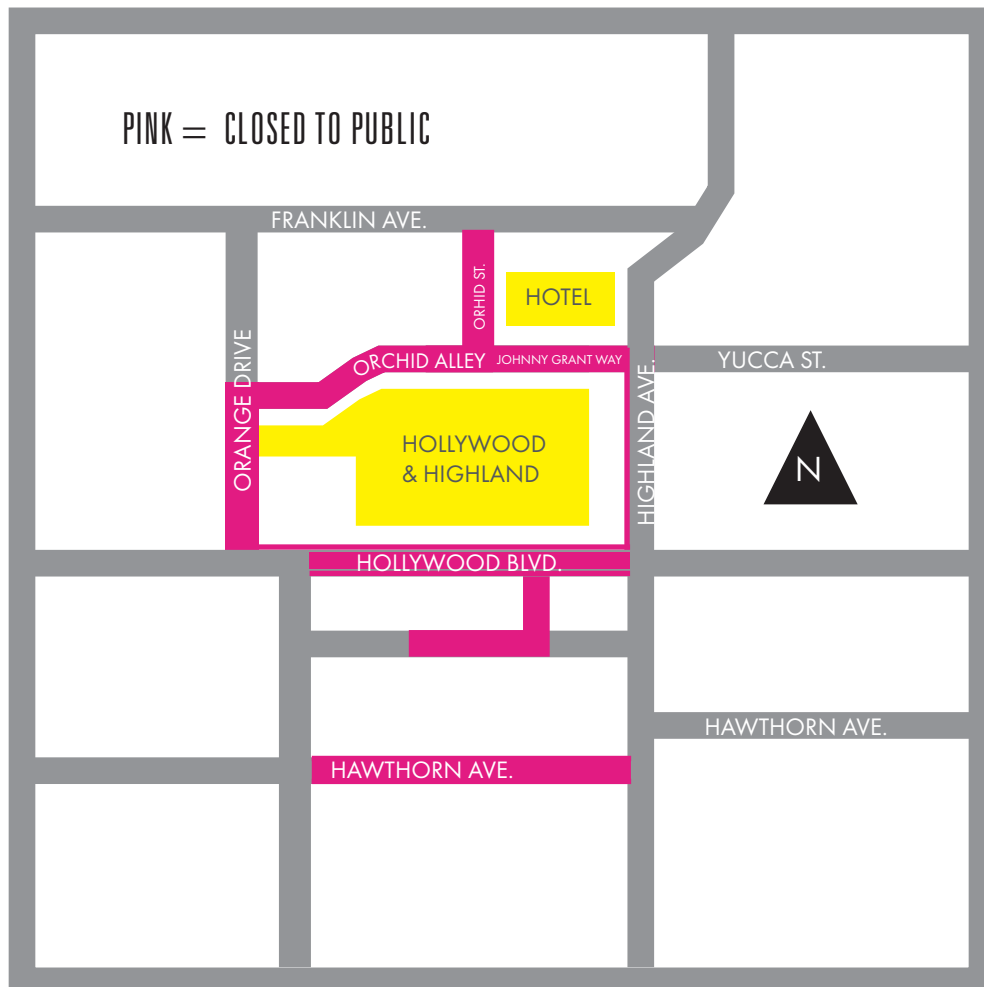

OSCARS®

STREET & SIDEWALK CLOSURES

2 DAYS PRIOR TO SHOW (FRIDAY, FEBRUARY 26, 2016):

1. Close Hawthorn Avenue from Highland Avenue to Orange Drive from 12:01 AM to 6:00 AM Monday, February 29, 2016.

OSCARS®

STREET & SIDEWALK CLOSURES

1 DAY PRIOR TO SHOW (SATURDAY, FEBRUARY 27, 2016):

1. Close Orchid Street from 60 feet south of Franklin Boulevard to Orchid Alley from 6:00 AM to 6:00 AM Monday, February 29, 2016 except for residents, emergency vehicles, and hotel loading.
2. Close Orange Drive from Orchid Alley to Hollywood Boulevard from 6:00 AM to 6:00 AM Monday, February 29, 2016. Exception for local residents, local business access, and emergency vehicles.
3. Close north and south sidewalk of Hawthorn Avenue from Highland Avenue to Orange Drive from 12:01 AM to 6:00 AM Monday, February 29, 2016.
4. Close north sidewalk of Hollywood Boulevard from Highland Avenue to Orange Drive from 10:00 PM to 6:00 AM Monday, February 29, 2016. MTA station to be by-passed from the last regularly scheduled train on Saturday, February 27 until the first scheduled train after 6:00 AM on Monday, February 29, 2016. Pedestrian traffic rerouted to south sidewalk.
5. Close west sidewalk of Highland Avenue from Johnny Grant Way south to Hollywood Boulevard from 10:00 PM to 6:00 AM Monday, February 29, 2015.
6. Close Johnny Grant Way from Highland Avenue to Orchid Street from 10:00 PM to 6:00 AM Monday, February 29, 2016.