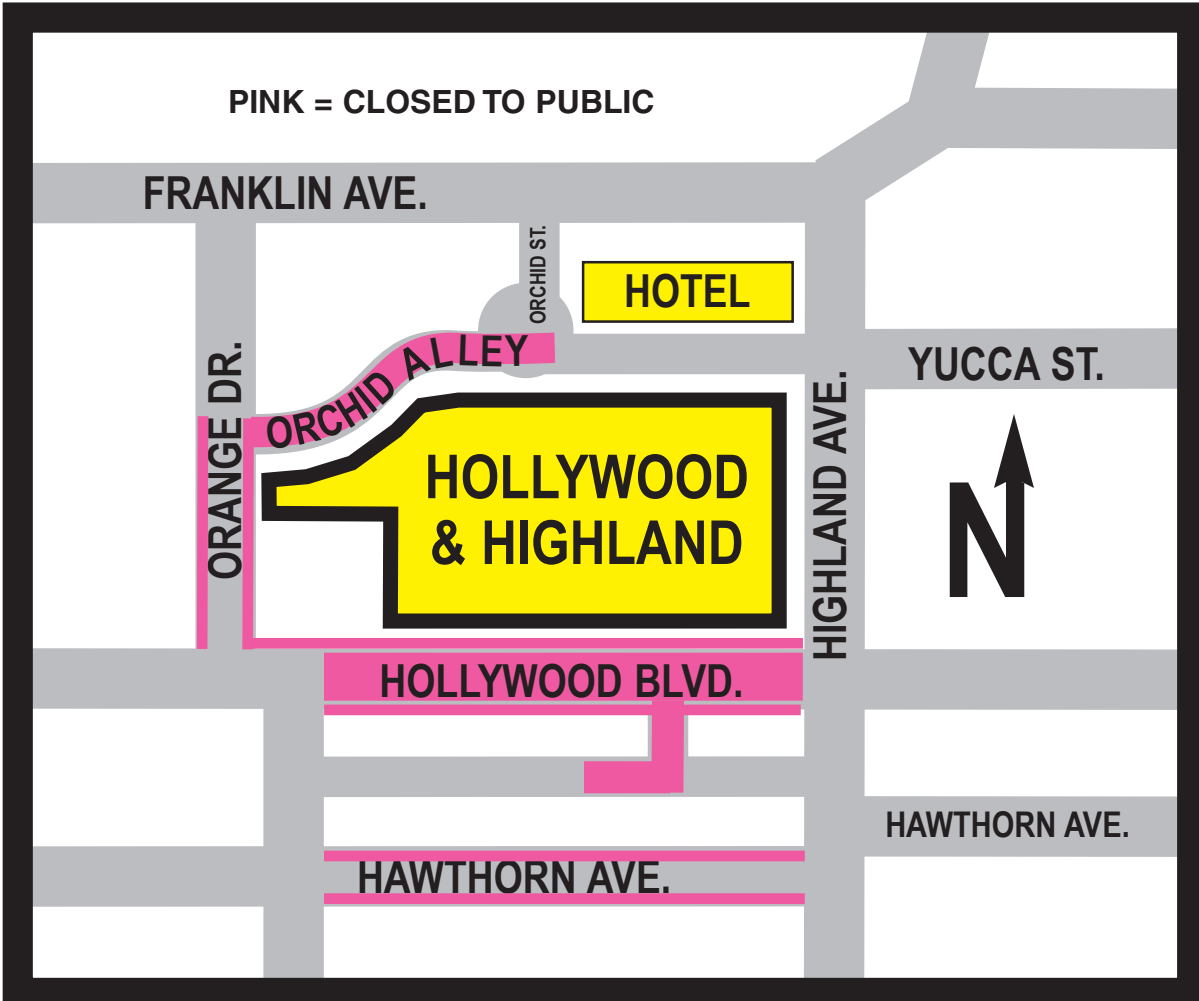

2011 Academy Awards® Street and Sidewalk Closures

7 Days Prior to Show (Sunday, February 20, 2011):

1. Close south sidewalk of Hollywood Boulevard from Orange Drive to Highland Avenue from 6:00 PM to 6:00 AM Tuesday, March 1, 2011, except 8-foot pedestrian access.
2. Close Hollywood Boulevard from the southeast corner of Orange Drive to Highland Avenue, from 10:00 PM to 6:00 AM Monday, February 21, 2011.
3. Close north sidewalk of Hollywood Boulevard in front of the Kodak Theatre portal from 10:00 PM to 6:00 AM Tuesday, March 1, 2011. This is a complete sidewalk closure in front of the entrance to Awards Walk. Pedestrian traffic re-routed and emergency access available.
4. Close balance of north sidewalk of Hollywood Boulevard from Highland Avenue to Orange Drive allowing 8-foot pedestrian access from 10:00 PM to 6:00 AM Tuesday, March 1, 2011.
5. Close the pedestrian crosswalk, mid-block on Hollywood Boulevard between Orange Drive and Highland Avenue, from 10:00 PM to 6:00 AM on Tuesday, March 1, 2011.
6. Close north and south curb lanes of Hawthorn Avenue from Highland Avenue to Orange Drive from 10:00 PM to 6:00 AM Tuesday, March 1, 2011. MTA to re-route bus traffic. School buses exempt through the end of the school day on Friday, February 25, 2011.
7. Close Hawthorn Alley behind El Capitan Theatre from 300 feet east of Orange Drive east to the "T" alley from 10:00 PM. to 6:00 AM on Tuesday, March 1, 2011. The remainder of Hawthorn Alley to remain open from the "T" east to Highland Avenue.

2011 Academy Awards® Street and Sidewalk Closures

6 Days Prior to Show (Monday, February 21, 2011):

1. Close all lanes of Hollywood Boulevard from the southeast corner of Orange Drive to Highland Avenue from 10:00 PM to 6:00 AM Tuesday, March 1, 2011.
2. Close Hawthorn Alley on the east side of the El Capitan Theatre from Hollywood Boulevard south 210 feet to "T" of east/west alley from 10:00 PM to 6:00 AM Tuesday, March 1, 2011.