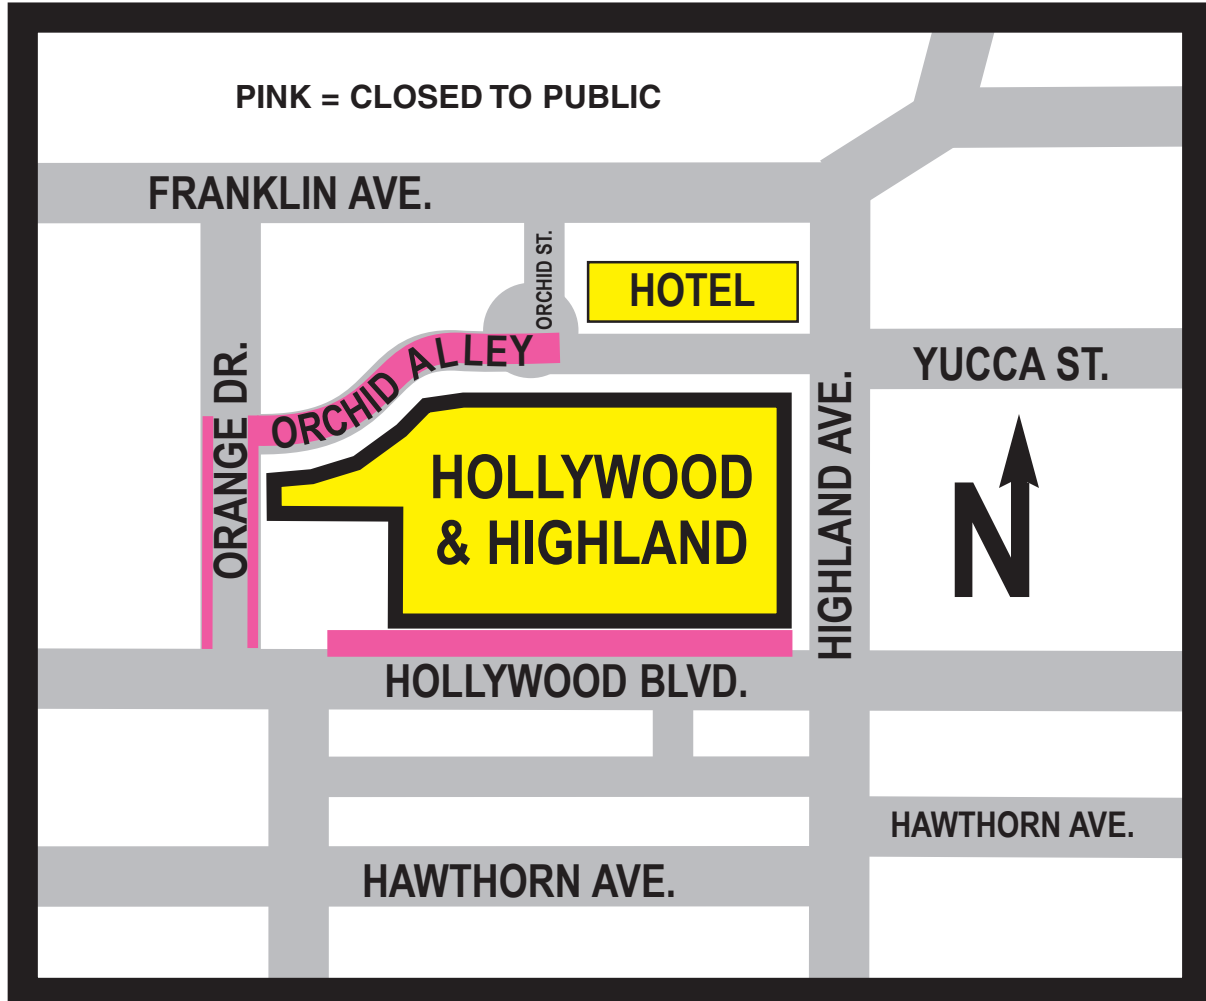

2011 Academy Awards® Street and Sidewalk Closures

7 Days Prior to Show (Sunday, February 20, 2011):

1. Close south sidewalk of Hollywood Boulevard from Orange Drive to Highland Avenue from 6:00 PM to 6:00 AM Tuesday, March 1, 2011, except 8-foot pedestrian access.
2. Close Hollywood Boulevard from the southeast corner of Orange Drive to Highland Avenue, from 10:00 PM to 6:00 AM Monday, February 21, 2011.
3. Close north sidewalk of Hollywood Boulevard in front of the Kodak Theatre portal from 10:00 PM to 6:00 AM Tuesday, March 1, 2011. This is a complete sidewalk closure in front of the entrance to Awards Walk. Pedestrian traffic re-routed and emergency access available.
4. Close balance of north sidewalk of Hollywood Boulevard from Highland Avenue to Orange Drive allowing 8-foot pedestrian access from 10:00 PM to 6:00 AM Tuesday, March 1, 2011.
5. Close the pedestrian crosswalk, mid-block on Hollywood Boulevard between Orange Drive and Highland Avenue, from 10:00 PM to 6:00 AM on Tuesday, March 1, 2011.
6. Close north and south curb lanes of Hawthorn Avenue from Highland Avenue to Orange Drive from 10:00 PM to 6:00 AM Tuesday, March 1, 2011. MTA to re-route bus traffic. School buses exempt through the end of the school day on Friday, February 25, 2011.
7. Close Hawthorn Alley behind El Capitan Theatre from 300 feet east of Orange Drive east to the "T" alley from 10:00 PM. to 6:00 AM on Tuesday, March 1, 2011. The remainder of Hawthorn Alley to remain open from the "T" east to Highland Avenue.

2011 Academy Awards® Street and Sidewalk Closures

6 Days Prior to Show (Monday, February 21, 2011):

1. Close all lanes of Hollywood Boulevard from the southeast corner of Orange Drive to Highland Avenue from 10:00 PM to 6:00 AM Tuesday, March 1, 2011.
2. Close Hawthorn Alley on the east side of the El Capitan Theatre from Hollywood Boulevard south 210 feet to "T" of east/west alley from 10:00 PM to 6:00 AM Tuesday, March 1, 2011.