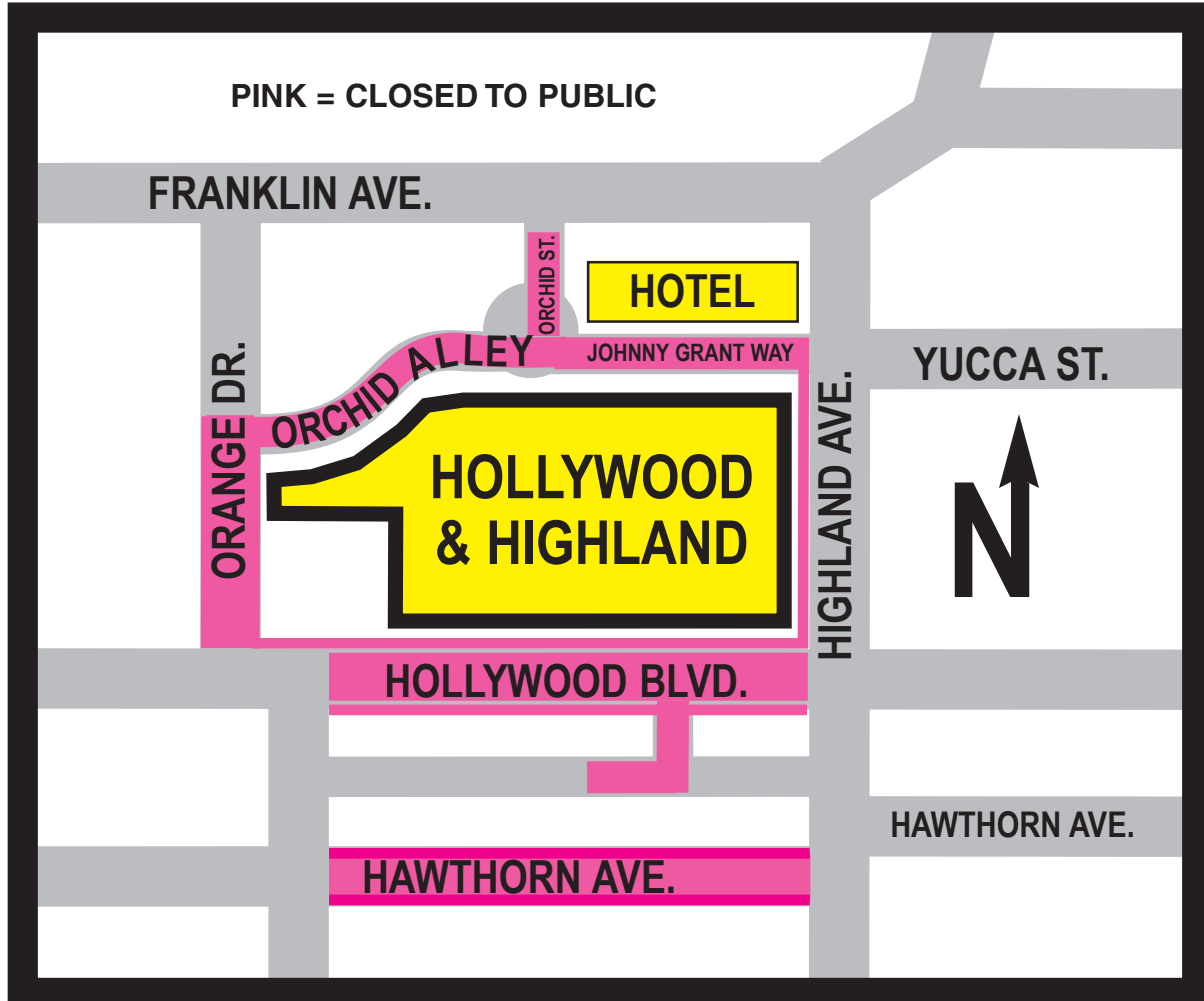

2011 Academy Awards® Street and Sidewalk Closures

6 Days Prior to Show (Monday, February 21, 2011):

1. Close all lanes of Hollywood Boulevard from the southeast corner of Orange Drive to Highland Avenue from 10:00 PM to 6:00 AM Tuesday, March 1, 2011.
2. Close Hawthorn Alley on the east side of the El Capitan Theatre from Hollywood Boulevard south 210 feet to "T" of east/west alley from 10:00 PM to 6:00 AM Tuesday, March 1, 2011.

2011 Academy Awards® Street and Sidewalk Closures

2 Days Prior to Show (Friday, February 25, 2011):

1. Close Hawthorn Avenue from Highland Avenue to Orange Drive from 12:01 AM to 6:00 AM Monday, February 28, 2011. School busses allowed on Friday only.

2011 Academy Awards® Street and Sidewalk Closures

1 Day Prior to Show (Saturday, February 26, 2011):

1. Close Orchid Street from 60 feet south of Franklin Boulevard to Orchid Alley from 6:00 AM to 6:00 AM Monday, February 28, 2011 except for residents, emergency vehicles, and hotel loading.
2. Close Orange Drive from Orchid Alley to Hollywood Boulevard from 6:00 AM to 6:00 AM Monday, February 28, 2011 except for local residents, local business access, and emergency vehicles.
3. Close north and south sidewalk of Hawthorn Avenue from Highland Avenue to Orange Drive from 12:01 AM to 6:00 AM Monday, February 28, 2011.
4. Close north sidewalk of Hollywood Boulevard from Highland Avenue to Orange Drive from 10:00 PM to 6:00 AM Monday, February 28, 2011. MTA station to be by-passed from the last regularly scheduled train on Saturday, February 26 until the first scheduled train after 6:00 AM on Monday, February 28, 2011. Pedestrian traffic rerouted to south sidewalk.
5. Close west sidewalk of Highland Avenue from Johnny Grant Way south to Hollywood Boulevard from 10:00 PM to 6:00 AM Monday, February 28, 2011.
6. Close Johnny Grant Way from Highland Avenue to Orchid Street from 10:00 PM to 6:00 AM Monday, February 28, 2011.