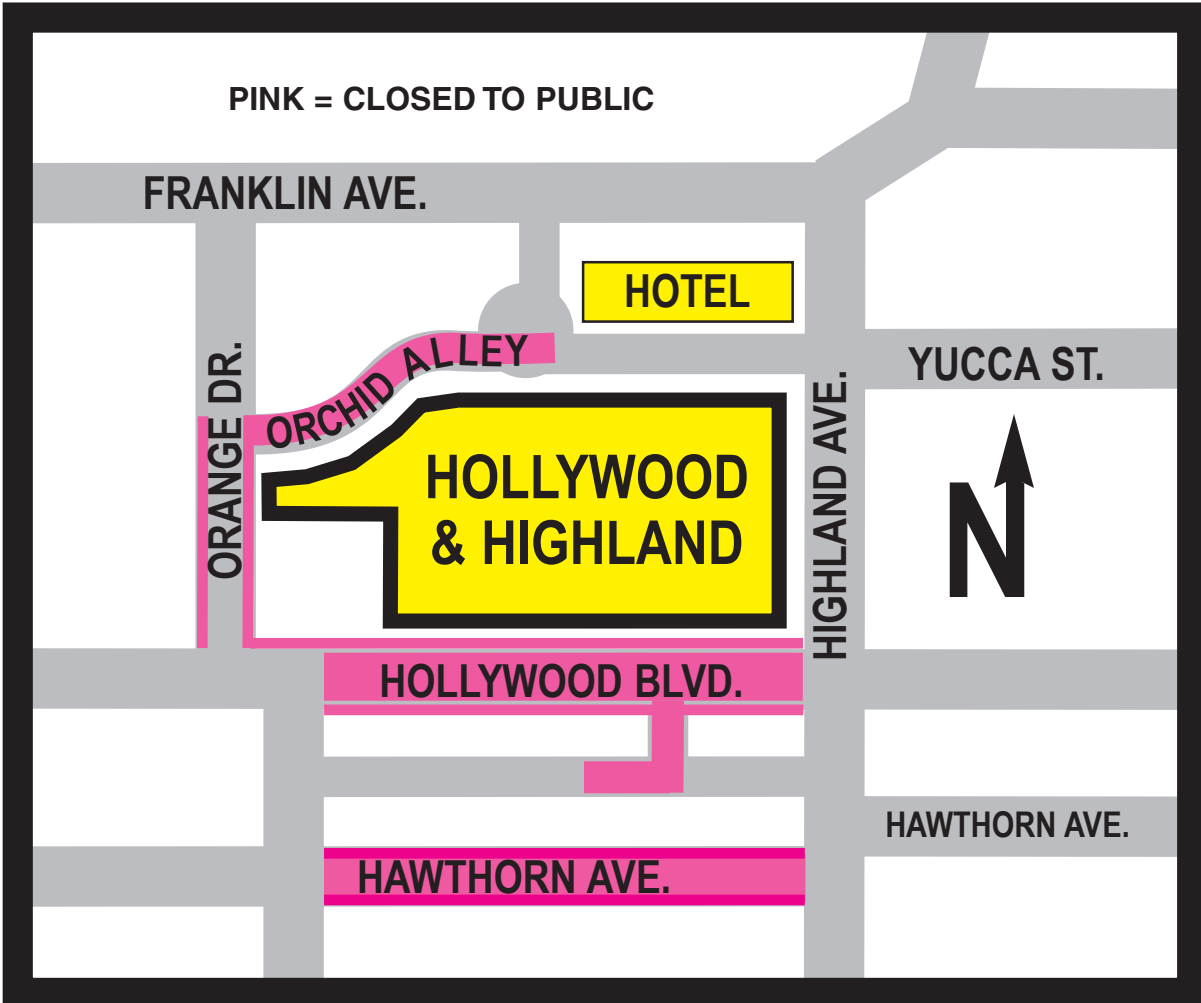

2011 Academy Awards® Street and Sidewalk Closures

2 Days Prior to Show (Friday, February 25, 2011):

1. Close Hawthorn Avenue from Highland Avenue to Orange Drive from 12:01 AM to 6:00 AM Monday, February 28, 2011. School busses allowed on Friday only.