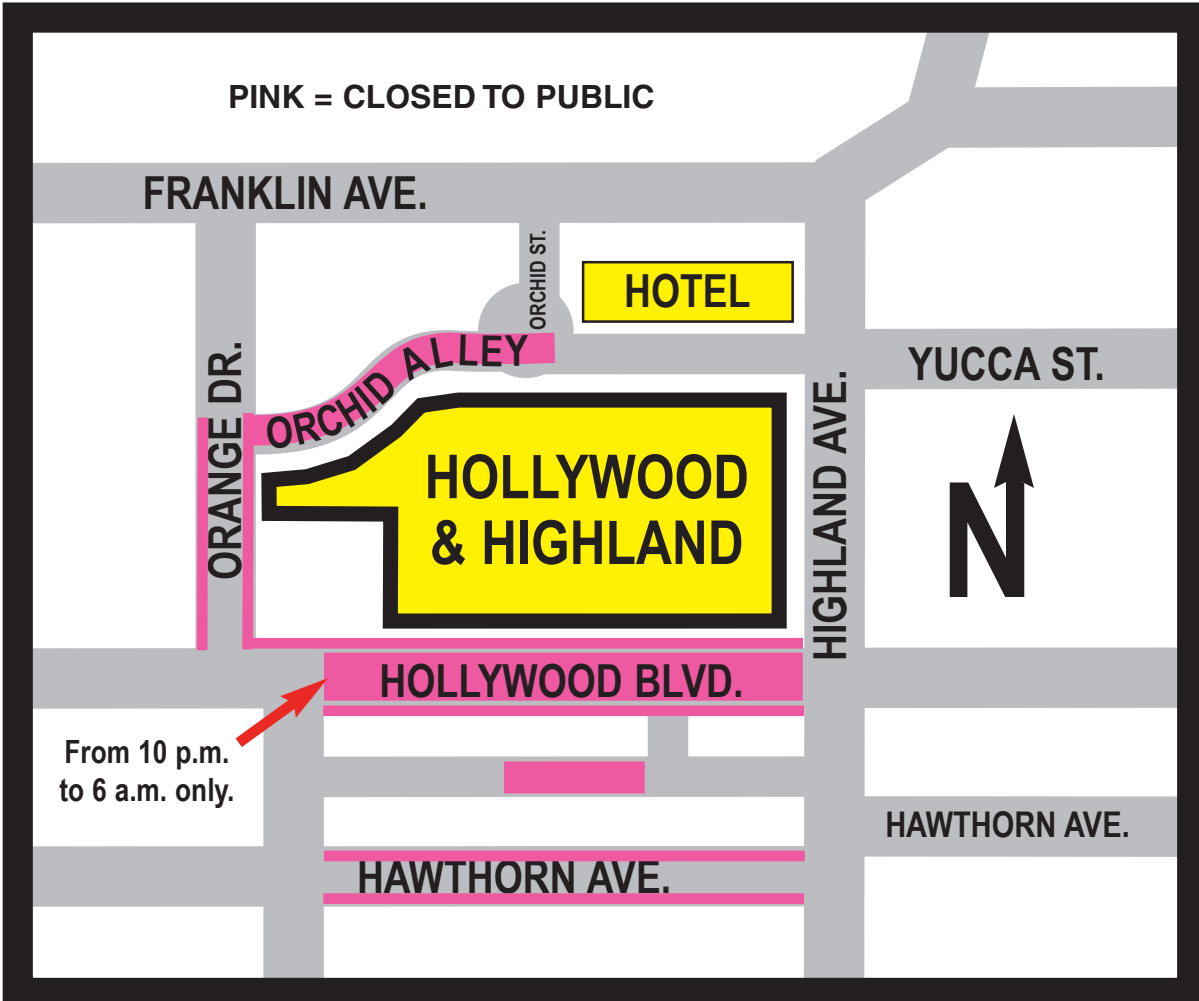

1. Close south sidewalk of Hollywood Boulevard from Orange Drive to Highland Avenue from 6:00 PM to 6:00 AM Tuesday, March 1, 2011, except 8-foot pedestrian access.
2. Close Hollywood Boulevard from the southeast corner of Orange Drive to Highland Avenue, from 10:00 PM to 6:00 AM Monday, February 21, 2011.
3. Close north sidewalk of Hollywood Boulevard in front of the Kodak Theatre portal from 10:00 PM to 6:00 AM Tuesday, March 1, 2011. This is a complete sidewalk closure in front of the entrance to Awards Walk. Pedestrian traffic re-routed and emergency access available.
4. Close balance of north sidewalk of Hollywood Boulevard from Highland Avenue to Orange Drive allowing 8-foot pedestrian access from 10:00 PM to 6:00 AM Tuesday, March 1, 2011.
5. Close the pedestrian crosswalk, mid-block on Hollywood Boulevard between Orange Drive and Highland Avenue, from 10:00 PM to 6:00 AM on Tuesday, March 1, 2011.
6. Close north and south curb lanes of Hawthorn Avenue from Highland Avenue to Orange Drive from 10:00 PM to 6:00 AM Tuesday, March 1, 2011. MTA to re-route bus traffic. School buses exempt through the end of the school day on Friday, February 25, 2011.
7. Close Hawthorn Alley behind El Capitan Theatre from 300 feet east of Orange Drive east to the "T" alley from 10:00 PM. to 6:00 AM on Tuesday, March 1, 2011. The remainder of Hawthorn Alley to remain open from the "T" east to Highland Avenue.