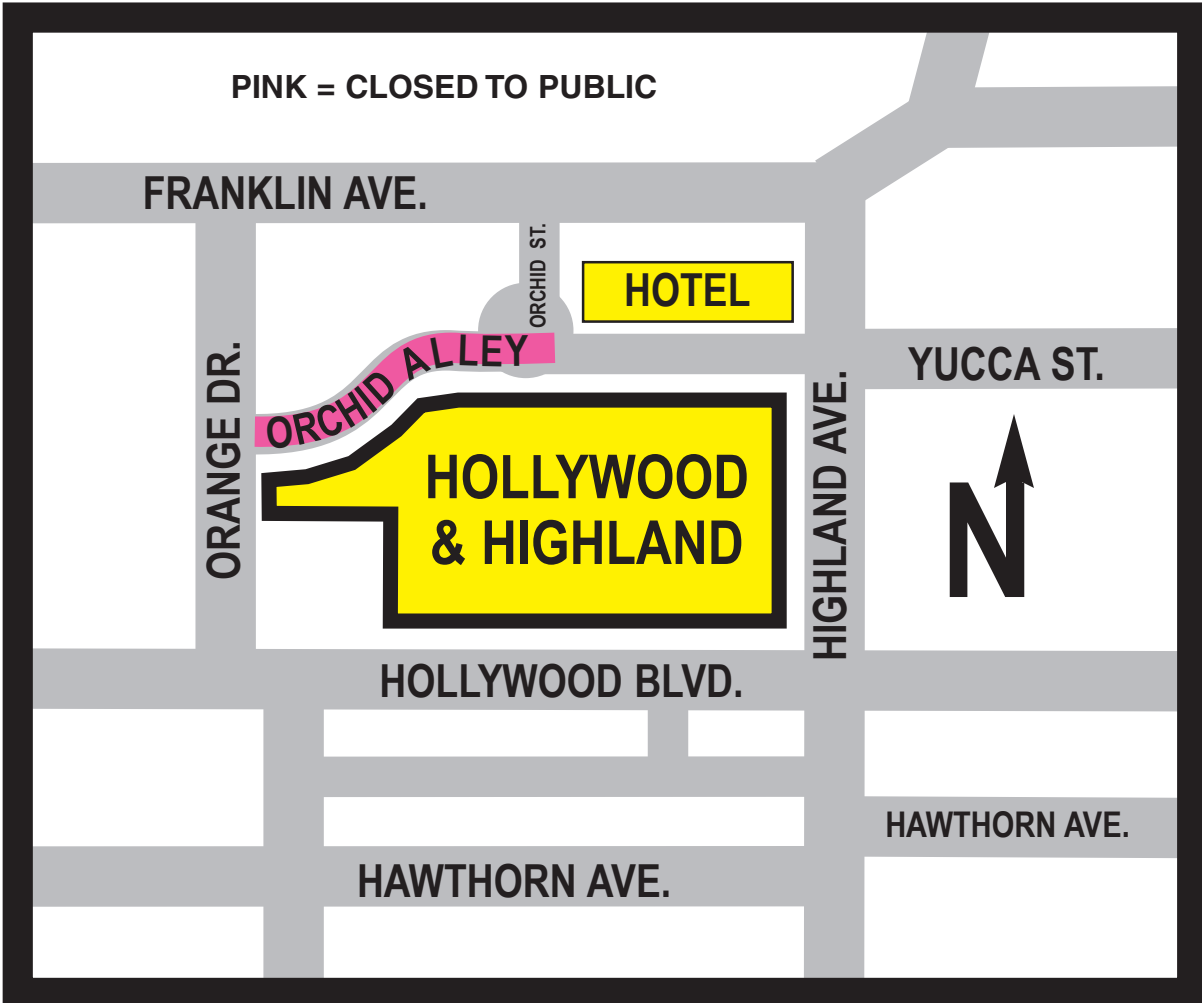

2011 Academy Awards® Street and Sidewalk Closures

21 days Prior to Show (Sunday, February 6, 2011):

1. Close Orchid Alley from Orange Drive to Orchid Street from 8:00 AM to 8:00 AM on Saturday, March 5, 2011, except for emergency vehicles.